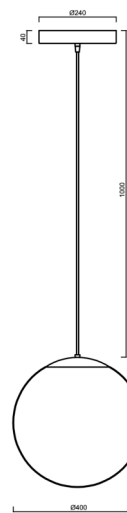

ADRIA S3 HP

LED-5L08E850ZS11/096/L100/NK1W B 4K#

WWW.OSMONT.CZ

ADRIA S3 HP

Product code: ADR72605

Type: LED-5L08E850ZS11/096/L100/NK1W B 4K#

Short description of the luminaire: White colour | pendant high-power LED light with emergency backup combined | TRIPLEX OPAL hand blown glass shade | cable pendant (with inner support wire) 100 cm |

Technical

Types of luminaires	Emergency combined
Mounting type	Suspended - cable
Base material	steel
Shade material	three-layer glass TRIPLEX OPAL
Base color	white Ral9003
Shade color	white
Holding the shade	steel holder
Mounting location	ceiling
Width	400 mm
Length	400 mm
Height	400 mm
Diameter	∅ 400 mm
Hinge length	1000 mm
mounting holes (diameter)	3x∅5mm
Cable entrance	2x∅16mm
Energy Class	D
Impact strength	IK01
Operating temperature	from 0°C to +30°C