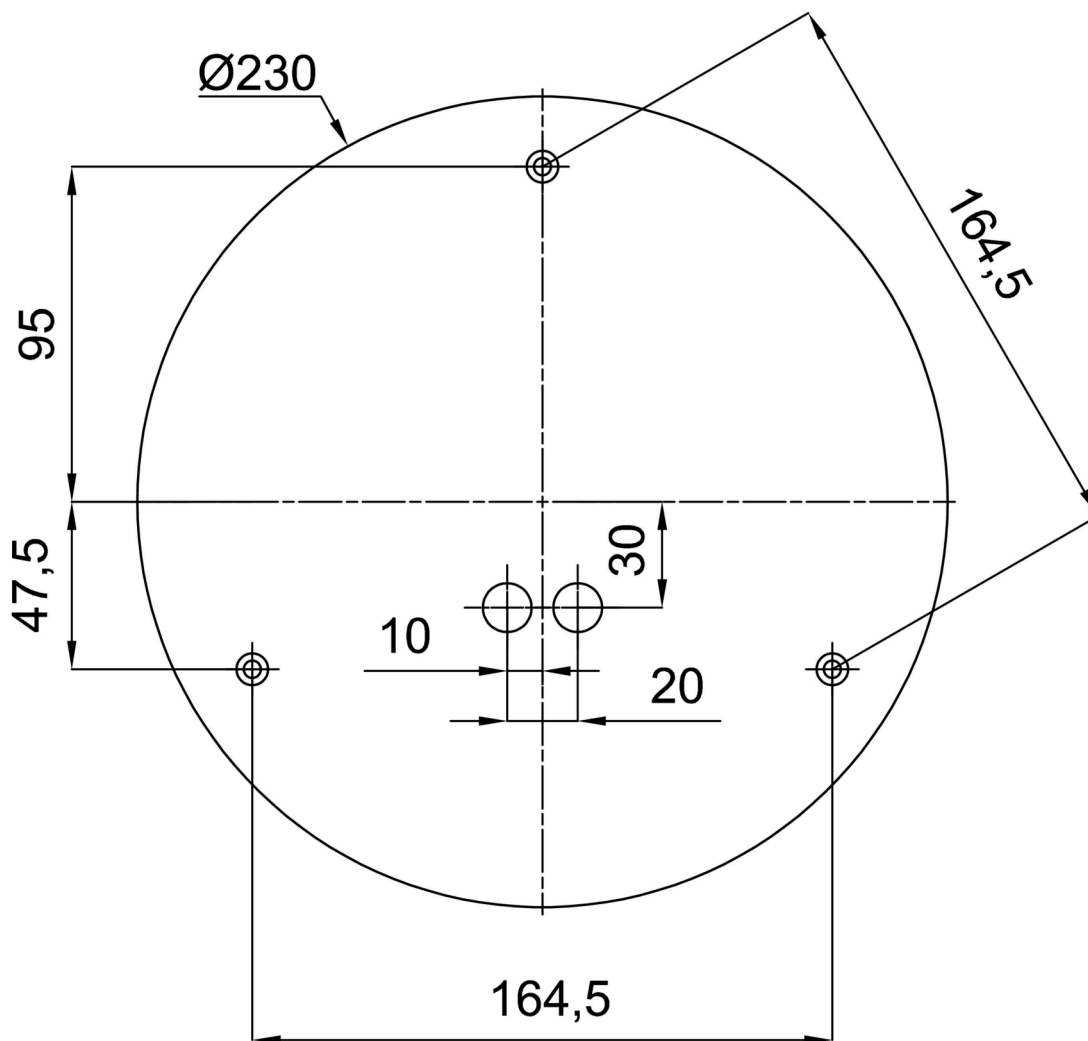

Technical

Types of luminaires	Emergency combined
Mounting type	Suspended - cable
Base material	steel
Shade material	three-layer glass TRIPLEX OPAL
Base color	white Ral9003
Shade color	white
Holding the shade	steel holder
Mounting location	ceiling
Width	400 mm
Length	400 mm
Height	400 mm
Diameter	∅ 400 mm
Hinge length	1000 mm
mounting holes (diameter)	3x∅5mm
Cable entrance	2x∅16mm
Energy Class	D
Impact strength	IK01
Operating temperature	from 0°C to +30°C

Eulum data for calculation programs are available at www.osmont.cz.

Logistic

EAN	8591728063047
Weight NTTO	5.2 Kg
Weight BTTO	5.93 Kg
Number of cartons	2 pcs
Package volume	0.072 m ³
Package 1 width	0.405 m
Package 1 length	0.405 m
Package 1 height	0.41 m
Warranty*	60 months

*The warranty for the batteries is valid for 12 months from the date of purchase.

Installation dimensions:

Additional assortment:

Lampshade

Product code	Name	Color	Description	Picture	Drawing
20040	096	white	příslušenství		