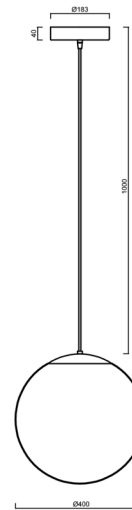

ADRIA S3 HP

LED-5L08E850ZS11/096/L100 MS DALI 4K#

WWW.OSMONT.CZ

ADRIA S3 HP

Product code: ADR62715

Type: LED-5L08E850ZS11/096/L100 MS DALI 4K#

Short description of the luminaire: Brass polished | pendant high-power LED light DALI | TRIPLEX OPAL hand blown glass shade | cable pendant (with inner support wire) 100 cm |

Technical

Types of luminaires	Dimmable
Mounting type	Suspended - cable
Base material	brass
Shade material	three-layer glass TRIPLEX OPAL
Base color	polished brass
Shade color	white
Holding the shade	steel holder
Mounting location	ceiling
Width	400 mm
Length	400 mm
Height	400 mm
Diameter	ø 400 mm
Hinge length	1000 mm
mounting holes (diameter)	3xØ5mm
Cable entrance	2xØ16mm
Energy Class	D
Impact strength	IK01
Operating temperature	from -20°C to +30°C