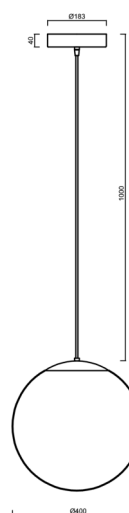

# ADRIA S3 HP

Product code: ADR62713

Type: LED-5L08E850ZS11/096/L100 C DALI 4K#

Short description of the luminaire: Black colour | pendant high-power LED light DALI | TRIPLEX OPAL hand blown glass shade | cable pendant ( with inner support wire) 100 cm |

## Technical

Types of luminaires	Dimmable
Mounting type	Suspended - cable
Base material	steel
Shade material	three-layer glass TRIPLEX OPAL
Base color	black Ral9005
Shade color	white
Holding the shade	steel holder
Mounting location	ceiling
Width	400 mm
Length	400 mm
Height	400 mm
Diameter	ø 400 mm
Hinge length	1000 mm
mounting holes (diameter)	3x5mm
Cable entrance	2x16mm
Energy Class	D
Impact strength	IK01
Operating temperature	from -20°C to +30°C