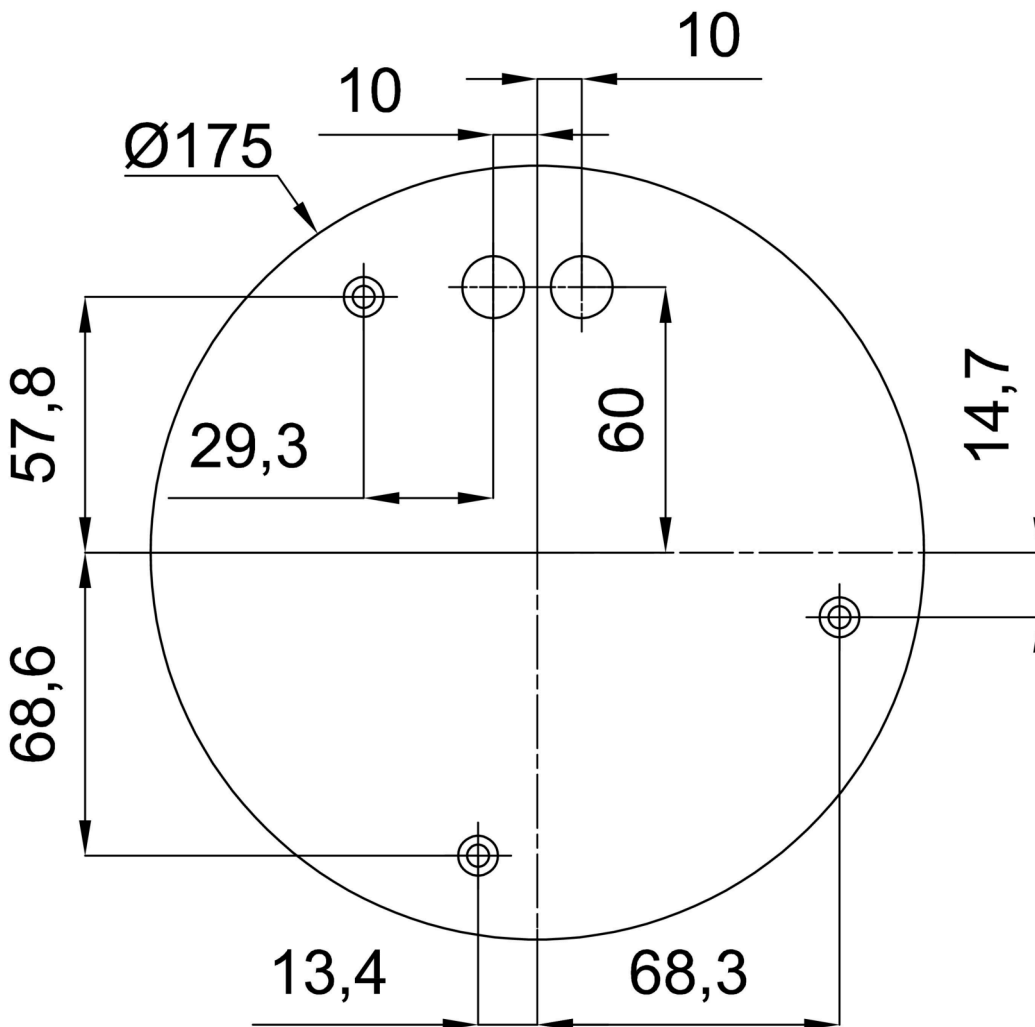

Logistic

EAN	8591728060060
Weight NTTO	5.2 Kg
Weight BTTO	5.93 Kg
Number of cartons	2 pcs
Package volume	0.072 m³
Package 1 width	0.405 m
Package 1 length	0.405 m
Package 1 height	0.41 m
Warranty*	60 months

*The warranty for the batteries is valid for 12 months from the date of purchase.

Installation dimensions: