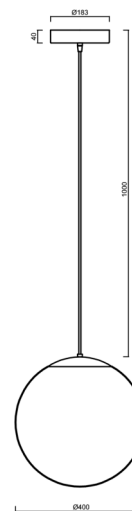

## **ADRIA S3 HP**

---

LED-5L08E850ZS11/096/L100 C 4K#

[WWW.OSMONT.CZ](http://WWW.OSMONT.CZ)

# ADRIA S3 HP

Product code: ADR62712

Type: LED-5L08E850ZS11/096/L100 C 4K#

Short description of the luminaire: Black colour | pendant high-power LED light ON/OFF | TRIPLEX OPAL hand blown glass shade | cable pendant ( with inner support wire) 100 cm |

## Technical

Types of luminaires	Classic on/off
Mounting type	Suspended - cable
Base material	steel
Shade material	three-layer glass TRIPLEX OPAL
Base color	black Ral9005
Shade color	white
Holding the shade	steel holder
Mounting location	ceiling
Width	400 mm
Length	400 mm
Height	400 mm
Diameter	ø 400 mm
Hinge length	1000 mm
mounting holes (diameter)	3x5mm
Cable entrance	2x16mm
Energy Class	D
Impact strength	IK01
Operating temperature	from -20°C to +30°C