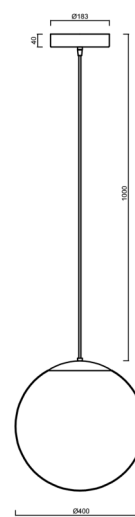

ADRIA S3 HP

LED-5L08E850ZS11/096/L100 NB DALI 3K#

WWW.OSMONT.CZ

ADRIA S3 HP

Product code: ADR62219

Type: LED-5L08E850ZS11/096/L100 NB DALI 3K#

Short description of the luminaire: Stainless steel brushed | pendant high-power LED light DALI | TRIPLEX OPAL hand blown glass shade| cable pendant (with inner support wire) 100 cm |

Technical

Types of luminaires	Dimmable
Mounting type	Suspended - cable
Base material	stainless steel steel
Shade material	three-layer glass TRIPLEX OPAL
Base color	brushed stainless steel
Shade color	white
Holding the shade	steel holder
Mounting location	ceiling
Width	400 mm
Length	400 mm
Height	400 mm
Diameter	Ø 400 mm
Hinge length	1000 mm
mounting holes (diameter)	3xØ5mm
Cable entrance	2xØ16mm
Energy Class	D
Impact strength	IK01
Operating temperature	from -20°C to +30°C