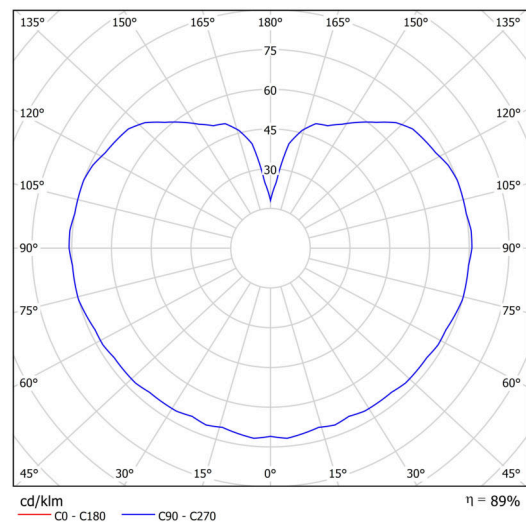

Technical

Types of luminaires	Dimmable
Mounting type	Suspended - cable
Base material	stainless steel steel
Shade material	three-layer glass TRIPLEX OPAL
Base color	brushed stainless steel
Shade color	white
Holding the shade	steel holder
Mounting location	ceiling
Width	400 mm
Length	400 mm
Height	400 mm
Diameter	Ø 400 mm
Hinge length	1000 mm
mounting holes (diameter)	3xØ5mm
Cable entrance	2xØ16mm
Energy Class	D
Impact strength	IK01
Operating temperature	from -20°C to +30°C

Luminous

Lum. flux of luminaire	7300 lm
Lum. flux of light source	8290 lm
Luminaire efficacy	140 lm/W
Temperature	3000 K
Rated life time LED L80/B10	100000 hours
CRI	Ra80
MacAdam	3
Blue light hazard	Risk group 0