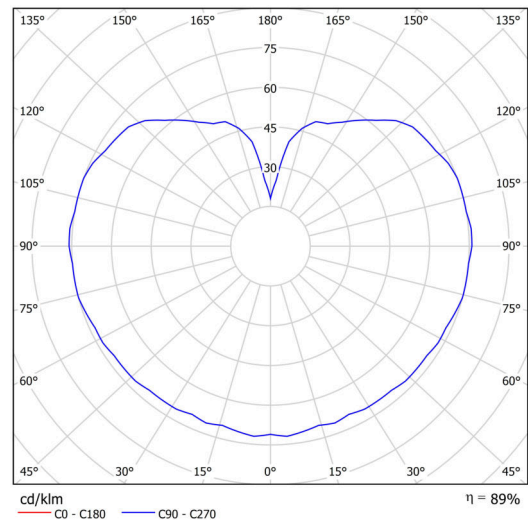

Luminous

Lum. flux of luminaire	7300 lm
Lum. flux of light source	8290 lm
Luminaire efficacy	140 lm/W
Temperature	3000 K
Rated life time LED L80/B10	100000 hours
CRI	Ra80
MacAdam	3
Blue light hazard	Risk group 0