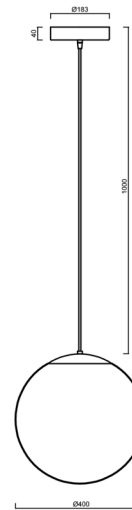

ADRIA S3 HP

LED-5L08E850ZS11/096/L100 MS DALI 3K#

WWW.OSMONT.CZ

ADRIA S3 HP

Product code: ADR62215

Type: LED-5L08E850ZS11/096/L100 MS DALI 3K#

Short description of the luminaire: Brass polished | pendant high-power LED light DALI | TRIPLEX OPAL hand blown glass shade | cable pendant (with inner support wire) 100 cm |

Technical

Types of luminaires	Dimmable
Mounting type	Suspended - cable
Base material	brass
Shade material	three-layer glass TRIPLEX OPAL
Base color	polished brass
Shade color	white
Holding the shade	steel holder
Mounting location	ceiling
Width	400 mm
Length	400 mm
Height	400 mm
Diameter	Ø 400 mm
Hinge length	1000 mm
mounting holes (diameter)	3xØ5mm
Cable entrance	2xØ16mm
Energy Class	D
Impact strength	IK01
Operating temperature	from -20°C to +30°C