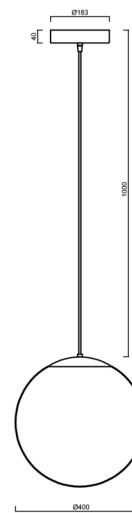

ADRIA S3 HP

LED-5L08E850ZS11/096/L100 B DALI 3K#

WWW.OSMONT.CZ

ADRIA S3 HP

Product code: ADR62211

Type: LED-5L08E850ZS11/096/L100 B DALI 3K#

Short description of the luminaire: White colour | pendant high-power LED light DALI | TRIPLEX OPAL hand blown glass shade | cable pendant (with inner support wire) 100 cm |

Technical

Types of luminaires	Dimmable
Mounting type	Suspended - cable
Base material	steel
Shade material	three-layer glass TRIPLEX OPAL
Base color	white Ral9003
Shade color	white
Holding the shade	steel holder
Mounting location	ceiling
Width	400 mm
Length	400 mm
Height	400 mm
Diameter	Ø 400 mm
Hinge length	1000 mm
mounting holes (diameter)	3xØ5mm
Cable entrance	2xØ16mm
Energy Class	D
Impact strength	IK01
Operating temperature	from -20°C to +30°C