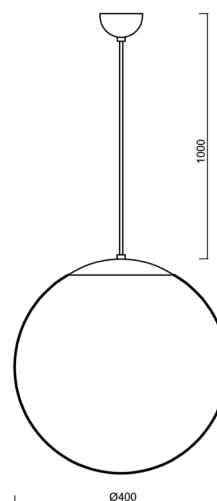

ADRIA S3

LED-5L06E600ZS11/096/L100/NK1W NB 4K#

WWW.OSMONT.CZ

ADRIA S3

Product code: ADR68844

Type: LED-5L06E600ZS11/096/L100/NK1W NB 4K#

Short description of the luminaire: Stainless brushed pendant LED light with emergency unit combined with TRIPLEX OPAL glass shade.

Technical

Types of luminaires	Emergency combined
Mounting type	Suspended - cable
Base material	stainless steel steel
Shade material	three-layer glass TRIPLEX OPAL
Base color	brushed stainless steel
Shade color	white
Holding the shade	folding system
Mounting location	ceiling
Width	400 mm
Length	400 mm
Height	400 mm
Diameter	ø 400 mm
Hinge length	1000 mm
mounting holes (diameter)	none
Installation wire (diameter)	none
Energy Class	D
Impact strength	IK01
Operating temperature	from 0°C to +30°C