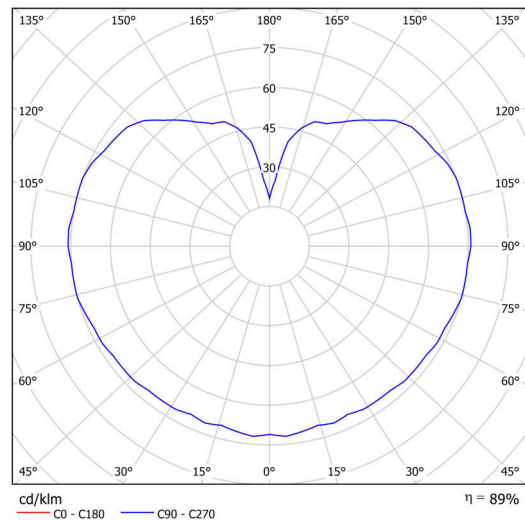

Luminous

Lum. flux of luminaire	3910 lm
Lum. flux of light source	4440 lm
Lum. flux of light source in emergency mode	170 lm
Luminaire efficacy	144 lm/W
Temperature	3000 K
Rated life time LED L80/B10	100000 hours
CRI	Ra80
MacAdam	3