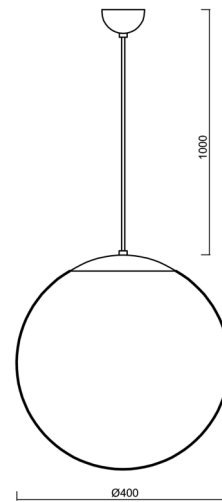

ADRIA S3

LED-5L06E600ZS11/096/L100/NK1W MS 3K#

WWW.OSMONT.CZ

ADRIA S3

Product code: ADR68342

Type: LED-5L06E600ZS11/096/L100/NK1W MS 3K#

Short description of the luminaire: Brass pendant LED light with emergency unit combined with TRIPLEX OPAL glass shade.

Technical

Types of luminaires	Emergency combined
Mounting type	Suspended - cable
Base material	brass
Shade material	three-layer glass TRIPLEX OPAL
Base color	polished brass
Shade color	white
Holding the shade	folding system
Mounting location	ceiling
Width	400 mm
Length	400 mm
Height	400 mm
Diameter	ø 400 mm
Hinge length	1000 mm
mounting holes (diameter)	none
Installation wire (diameter)	none
Energy Class	D
Impact strength	IK01
Operating temperature	from 0°C to +30°C