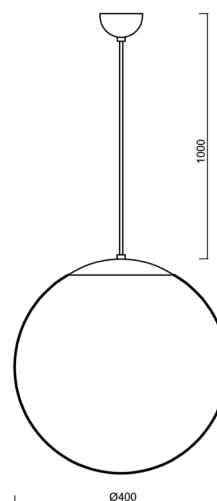

ADRIA S3

LED-5L06E600ZS11/096/L100 NK3HST C 3K#

WWW.OSMONT.CZ

ADRIA S3

Product code: ADR62361

Type: LED-5L06E600ZS11/096/L100 NK3HST C 3K#

Short description of the luminaire: Black colour | pendant LED light with emergency backup combined (with Self-test) | TRIPLEX OPAL hand blown glass shade| cable pendant (with inner support wire) 100 cm |

Technical

Types of luminaires	Emergency combined SELFTEST
Mounting type	Suspended - cable
Base material	steel
Shade material	three-layer glass TRIPLEX OPAL
Base color	black Ral9005
Shade color	white
Holding the shade	folding system
Mounting location	ceiling
Width	400 mm
Length	400 mm
Height	400 mm
Hinge length	1000 mm
mounting holes (diameter)	none
Cable entrance	none
Energy Class	D
Impact strength	IK01
Operating temperature	from -20°C to +30°C