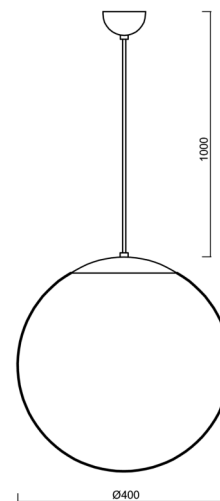

ADRIA S3

LED-5L06E600ZS11/096/L100 C DALI 4K#

WWW.OSMONT.CZ

ADRIA S3

Product code: ADR61844

Type: LED-5L06E600ZS11/096/L100 C DALI 4K#

Short description of the luminaire: Black pendant LED light DALI with TRIPLEX OPAL glass shade.

Technical

Types of luminaires	Dimmable
Mounting type	Suspended - cable
Base material	steel
Shade material	three-layer glass TRIPLEX OPAL
Base color	black Ral9005
Shade color	white
Holding the shade	steel holder
Mounting location	ceiling
Width	400 mm
Length	400 mm
Height	400 mm
Diameter	ø 400 mm
Hinge length	1000 mm
mounting holes (diameter)	none
Installation wire (diameter)	none
Energy Class	D
Impact strength	IK01
Operating temperature	from -20°C to +30°C