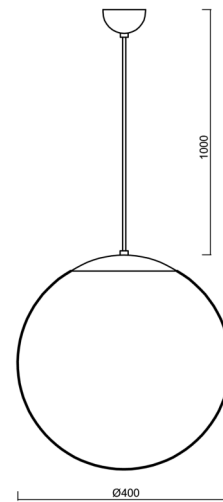

ADRIA S3

LED-5L06E600ZS11/096/L100 C 4K#

WWW.OSMONT.CZ

ADRIA S3

Product code: ADR61843

Type: LED-5L06E600ZS11/096/L100 C 4K#

Short description of the luminaire: Black pendant LED light ON/OFF with TRIPLEX OPAL glass shade.

Technical

Types of luminaires	Classic on/off
Mounting type	Suspended - cable
Base material	steel
Shade material	three-layer glass TRIPLEX OPAL
Base color	black Ral9005
Shade color	white
Holding the shade	steel holder
Mounting location	ceiling
Width	400 mm
Length	400 mm
Height	400 mm
Diameter	ø 400 mm
Hinge length	1000 mm
mounting holes (diameter)	none
Installation wire (diameter)	none
Energy Class	D
Impact strength	IK01
Operating temperature	from -20°C to +30°C