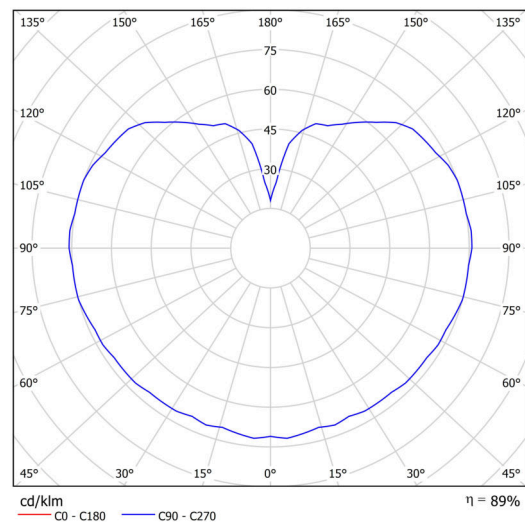

Technical

Types of luminaires	Classic on/off
Mounting type	Suspended - cable
Base material	steel
Shade material	three-layer glass TRIPLEX OPAL
Base color	black Ral9005
Shade color	white
Holding the shade	steel holder
Mounting location	ceiling
Width	400 mm
Length	400 mm
Height	400 mm
Diameter	ø 400 mm
Hinge length	1000 mm
mounting holes (diameter)	none
Installation wire (diameter)	none
Energy Class	D
Impact strength	IK01
Operating temperature	from -20°C to +30°C

Luminous

Lum. flux of luminaire	4070 lm
Lum. flux of light source	4630 lm
Luminaire efficacy	150 lm/W
Temperature	4000 K
Rated life time LED L80/B10	100000 hours
CRI	Ra80
MacAdam	3
Blue light hazard	Risk group 0