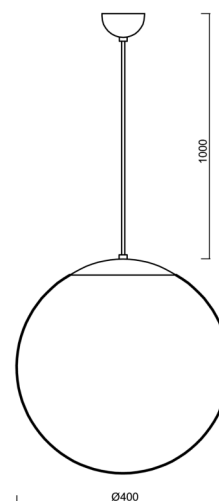

# ADRIA S3

Product code: ADR60848

Type: LED-5L06E600ZS11/096/L100 NL 4K#

Short description of the luminaire: Stainless polished pendant LED light ON/OFF with TRIPLEX OPAL glass shade.

## Technical

Types of luminaires	Classic on/off
Mounting type	Suspended - cable
Base material	stainless steel steel
Shade material	three-layer glass TRIPLEX OPAL
Base color	polished stainless steel
Shade color	white
Holding the shade	steel holder
Mounting location	ceiling
Width	400 mm
Length	400 mm
Height	400 mm
Diameter	ø 400 mm
Hinge length	1000 mm
mounting holes (diameter)	none
Installation wire (diameter)	none
Energy Class	D
Impact strength	IK01
Operating temperature	from -20°C to +30°C