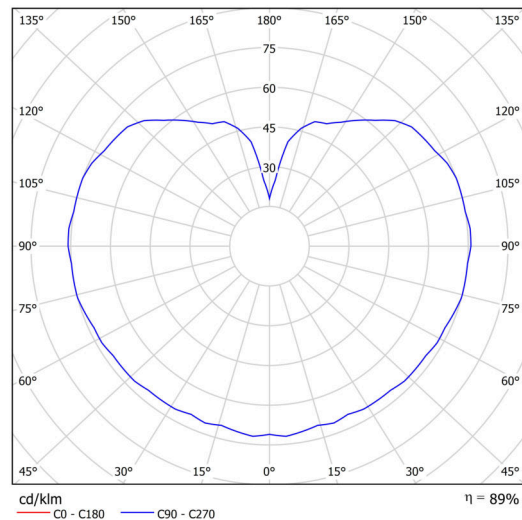

Technical

Types of luminaires	Classic on/off
Mounting type	Suspended - cable
Base material	brass
Shade material	three-layer glass TRIPLEX OPAL
Base color	polished brass
Shade color	white
Holding the shade	steel holder
Mounting location	ceiling
Width	400 mm
Length	400 mm
Height	400 mm
Diameter	ø 400 mm
Hinge length	1000 mm
mounting holes (diameter)	none
Installation wire (diameter)	none
Energy Class	D
Impact strength	IK01
Operating temperature	from -20°C to +30°C

Luminous

Lum. flux of luminaire	4070 lm
Lum. flux of light source	4630 lm
Luminaire efficacy	150 lm/W
Temperature	4000 K
Rated life time LED L80/B10	100000 hours
CRI	Ra80
MacAdam	3
Blue light hazard	Risk group 0