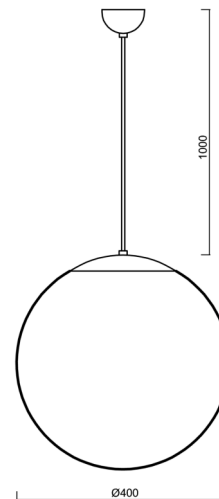

ADRIA S3

LED-5L06E600ZS11/096/L100 MS 4K#

WWW.OSMONT.CZ

ADRIA S3

Product code: ADR60845

Type: LED-5L06E600ZS11/096/L100 MS 4K#

Short description of the luminaire: Brass pendant LED light ON/OFF with TRIPLEX OPAL glass shade.

Technical

Types of luminaires	Classic on/off
Mounting type	Suspended - cable
Base material	brass
Shade material	three-layer glass TRIPLEX OPAL
Base color	polished brass
Shade color	white
Holding the shade	steel holder
Mounting location	ceiling
Width	400 mm
Length	400 mm
Height	400 mm
Diameter	ø 400 mm
Hinge length	1000 mm
mounting holes (diameter)	none
Installation wire (diameter)	none
Energy Class	D
Impact strength	IK01
Operating temperature	from -20°C to +30°C