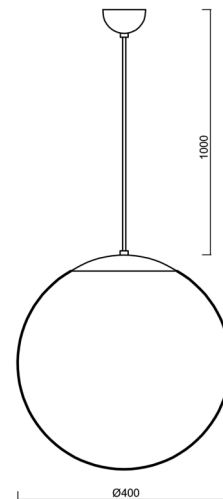

ADRIA S3

LED-5L06E600ZS11/096/L100 NB 3K#

WWW.OSMONT.CZ

ADRIA S3

Product code: ADR60351

Type: LED-5L06E600ZS11/096/L100 NB 3K#

Short description of the luminaire: Stainless brushed pendant LED light ON/OFF with TRIPLEX OPAL glass shade.

Technical

Types of luminaires	Classic on/off
Mounting type	Suspended - cable
Base material	stainless steel steel
Shade material	three-layer glass TRIPLEX OPAL
Base color	brushed stainless steel
Shade color	white
Holding the shade	steel holder
Mounting location	ceiling
Width	400 mm
Length	400 mm
Height	400 mm
Diameter	ø 400 mm
Hinge length	1000 mm
mounting holes (diameter)	none
Installation wire (diameter)	none
Energy Class	D
Impact strength	IK01
Operating temperature	from -20°C to +30°C