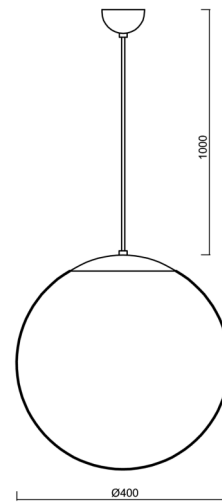

ADRIA S3

ZS11/096/L100 C*

WWW.OSMONT.CZ

ADRIA S3

Product code: ADR52953

Type: ZS11/096/L100 C*

Short description of the luminaire: Black pendant E27 light ON/OFF with TRIPLEX OPAL glass shade.

Technical

Types of luminaires	Classic on/off
Mounting type	Suspended - cable
Base material	steel
Shade material	three-layer glass TRIPLEX OPAL
Base color	black Ral9005
Shade color	white
Holding the shade	steel holder
Mounting location	ceiling
Width	400 mm
Length	400 mm
Height	400 mm
Diameter	ø 400 mm
Hinge length	1000 mm
mounting holes (diameter)	none
Installation wire (diameter)	none
Impact strength	IK01
Operating temperature	from -20°C to +30°C

*The warranty for the batteries is valid for 12 months from the date of purchase.

Installation dimensions:

Additional assortment:

Lampshade

Product code	Name	Color	Description	Picture	Drawing
20040	096	white			