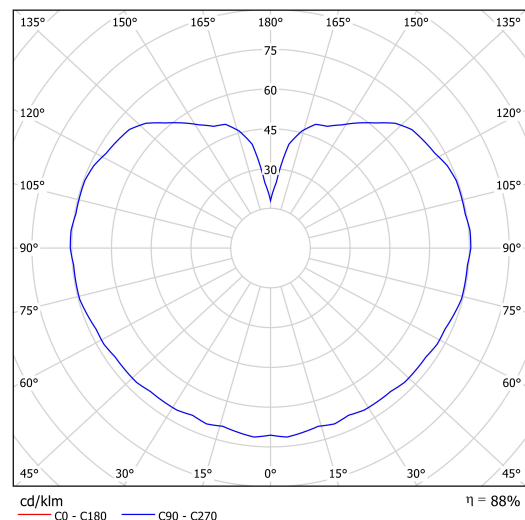

ADRIA S2A

Product code: ADR40062

Type: ZS11/093/L100 C*

Short description of the luminaire: Black colour | pendant E27 light ON/OFF | TRIPLEX OPAL hand blown glass shade| cable pendant (with inner support wire) 100 cm |

Technical data

Types of luminaires	Classic on/off
Mounting type	Suspended - cable
Base material	steel
Shade material	three-layer glass TRIPLEX OPAL
Base color	black Ral9005
Shade color	white
Holding the shade	steel holder
Mounting location	ceiling
Width	250 mm
Length	250 mm
Height	250 mm
Diameter	ø 250 mm
Suspension length	1000 mm
mounting holes (diameter)	none
Impact strength	IK01
Operating temperature	from -20°C to +30°C

Electrical data

Power consumption	25 W
Ingress Protection	IP40
Socket	E27
terminal block	none

Luminous data

Blue light hazard	Risk group 0

Eulum data for calculation programs are available at www.osmont.cz.