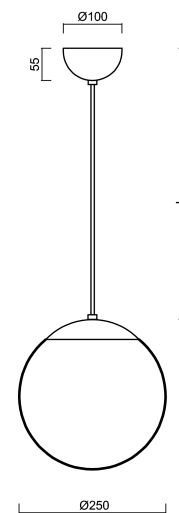

ADRIA S2A

Product code: ADR40062

Type: ZS11/093/L100 C*

Short description of the luminaire: Black colour | pendant E27 light ON/OFF | TRIPLEX OPAL hand blown glass shade| cable pendant (with inner support wire) 100 cm |

Technical data

Types of luminaires	Classic on/off
Mounting type	Suspended - cable
Base material	steel
Shade material	three-layer glass TRIPLEX OPAL
Base color	black Ral9005
Shade color	white
Holding the shade	steel holder
Mounting location	ceiling
Width	250 mm
Length	250 mm
Height	250 mm
Diameter	ø 250 mm
Suspension length	1000 mm
mounting holes (diameter)	none
Impact strength	IK01
Operating temperature	from -20°C to +30°C

Electrical data

Power consumption	25 W
Ingress Protection	IP40
Socket	E27
terminal block	none

Luminous data

Blue light hazard	Risk group 0

Eulum data for calculation programs are available at www.osmont.cz.