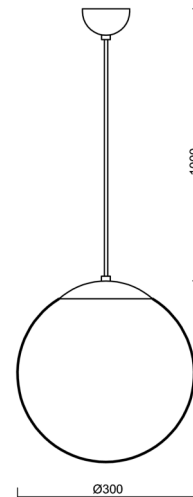

# ADRIA S2

Product code: ADR61842

Type: LED-5L06E450ZS11/094/L100 C DALI 4K#

Short description of the luminaire: Black pendant LED light DALI with TRIPLEX OPAL glass shade.

## Technical

Types of luminaires	Dimmable
Mounting type	Suspended - cable
Base material	steel
Shade material	three-layer glass TRIPLEX OPAL
Base color	black Ral9005
Shade color	white
Holding the shade	steel holder
Mounting location	ceiling
Width	300 mm
Length	300 mm
Height	300 mm
Diameter	ø 300 mm
Hinge length	1000 mm
mounting holes (diameter)	none
Installation wire (diameter)	none
Energy Class	D
Impact strength	IK01
Operating temperature	from -20°C to +30°C