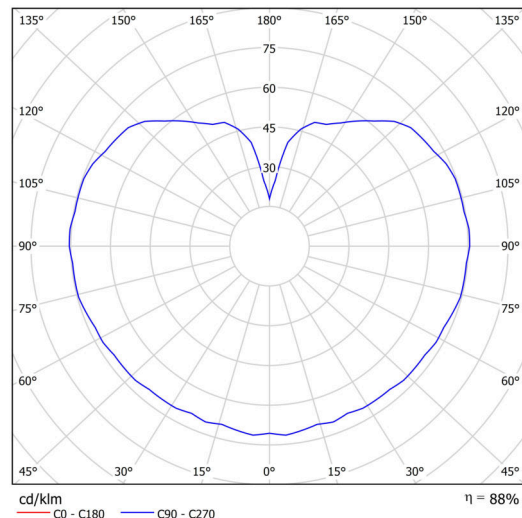

Luminous

Lum. flux of luminaire	3090 lm
Lum. flux of light source	3510 lm
Luminaire efficacy	154 lm/W
Temperature	4000 K
Rated life time LED L80/B10	100000 hours
CRI	Ra80
MacAdam	3
Blue light hazard	Risk group 0