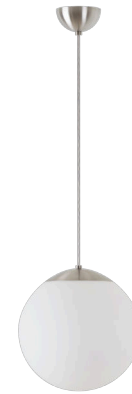

## ADRIA S2

---

LED-5L06E450ZS11/094/L100 NB DALI 4K#

[WWW.OSMONT.CZ](http://WWW.OSMONT.CZ)

# ADRIA S2

Product code: ADR60841

Type: LED-5L06E450ZS11/094/L100 NB DALI 4K#

Short description of the luminaire: Stainless brushed pendant LED light DALI with TRIPLEX OPAL glass shade.

## Technical

Types of luminaires	Dimmable
Mounting type	Suspended - cable
Base material	stainless steel steel
Shade material	three-layer glass TRIPLEX OPAL
Base color	brushed stainless steel
Shade color	white
Holding the shade	steel holder
Mounting location	ceiling
Width	300 mm
Length	300 mm
Height	300 mm
Diameter	ø 300 mm
Hinge length	1000 mm
mounting holes (diameter)	none
Installation wire (diameter)	none
Energy Class	D
Impact strength	IK01
Operating temperature	from -20°C to +30°C