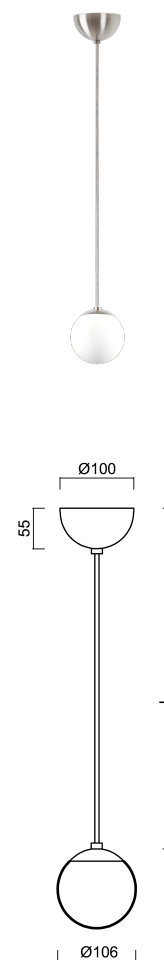

ADRIA S1A

Product code: ADR50948

Type: LED-1L77E500ZS11/090/L100 NB 4K#

Short description of the luminaire: Stainless steel brushed | pendant LED light ON/OFF | TRIPLEX OPAL hand blown glass shade | cable pendant (with inner support wire) 100 cm |

Technical data

Types of luminaires	Classic on/off
Mounting type	Suspended - cable
Base material	stainless steel steel
Shade material	three-layer glass TRIPLEX OPAL
Base color	brushed stainless steel
Shade color	white
Holding the shade	steel holder
Mounting location	ceiling
Width	106 mm
Height	106 mm
Diameter	ø 106 mm
Suspension length	1000 mm
mounting holes (diameter)	none
Energy Class	D
Impact strength	IK01
Operating temperature	from -20°C to +30°C

Electrical data

Power consumption	3 W
Ingress Protection	IP40
Socket	LED modul
terminal block	none
Automatic circuit breaker type B10A	45 pcs
Automatic circuit breaker type B16A	72 pcs
Automatic circuit breaker type C10A	72 pcs
Automatic circuit breaker type C16A	115 pcs
Number of LED drivers	1

Luminous data

Lum. flux of luminaire	460 lm
Lum. flux of light source	520 lm
Luminaire efficacy	153 lm/W
Chromaticity temperature	4000 K
Rated life time LED L80/B10	100000 hours
CRI	Ra80
MacAdam	3
Blue light hazard	Risk group 0

Eulum data for calculation programs are available at www.osmont.cz.