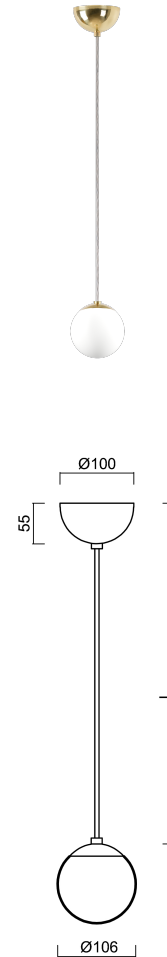

ADRIA S1A

Product code: ADR50946

Type: LED-1L77E500ZS11/090/L100 MS 4K#

Short description of the luminaire: Brass polished | pendant LED light ON/OFF | TRIPLEX OPAL hand blown glass shade| cable pendant (with inner support wire) 100 cm |

Technical data

Types of luminaires	Classic on/off
Mounting type	Suspended - cable
Base material	brass
Shade material	three-layer glass TRIPLEX OPAL
Base color	polished brass
Shade color	white
Holding the shade	steel holder
Mounting location	ceiling
Width	106 mm
Height	106 mm
Diameter	ø 106 mm
Suspension length	1000 mm
mounting holes (diameter)	none
Energy Class	D
Impact strength	IK01
Operating temperature	from -20°C to +30°C

Electrical data

Power consumption	3 W
Ingress Protection	IP40
Socket	LED modul
terminal block	none
Automatic circuit breaker type B10A	45 pcs
Automatic circuit breaker type B16A	72 pcs
Automatic circuit breaker type C10A	72 pcs
Automatic circuit breaker type C16A	115 pcs
Number of LED drivers	1

Luminous data

Lum. flux of luminaire	460 lm
Lum. flux of light source	520 lm
Luminaire efficacy	153 lm/W
Chromaticity temperature	4000 K
Rated life time LED L80/B10	100000 hours
CRI	Ra80
MacAdam	3
Blue light hazard	Risk group 0

Eulum data for calculation programs are available at www.osmont.cz.