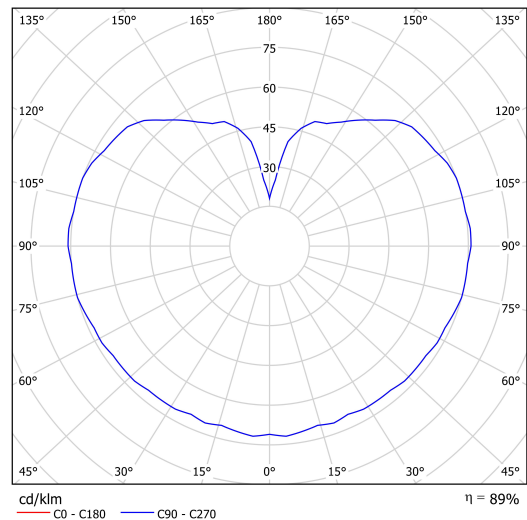

Technical data

Types of luminaires	Classic on/off
Mounting type	Suspended - cable
Base material	brass
Shade material	three-layer glass TRIPLEX OPAL
Base color	polished brass
Shade color	white
Holding the shade	steel holder
Mounting location	ceiling
Width	106 mm
Height	106 mm
Diameter	ø 106 mm
Suspension length	1000 mm
mounting holes (diameter)	none
Energy Class	D
Impact strength	IK01
Operating temperature	from -20°C to +30°C

Luminous data

Lum. flux of luminaire	460 lm
Lum. flux of light source	520 lm
Luminaire efficacy	153 lm/W
Chromaticity temperature	4000 K
Rated life time LED L80/B10	100000 hours
CRI	Ra80
MacAdam	3
Blue light hazard	Risk group 0