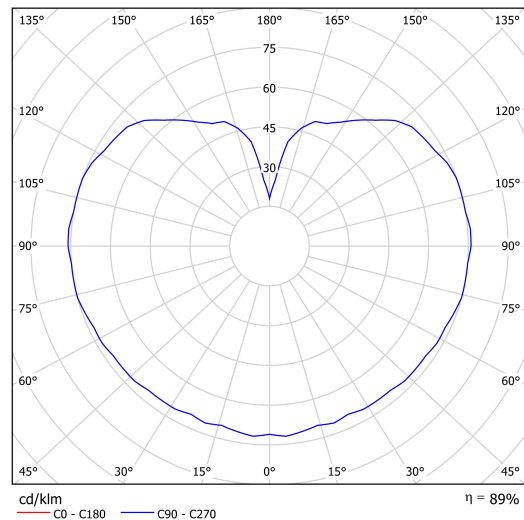

Technical data

Types of luminaires	Classic on/off
Mounting type	Suspended - cable
Base material	steel
Shade material	three-layer glass TRIPLEX OPAL
Base color	black Ral9005
Shade color	white
Holding the shade	steel holder
Mounting location	ceiling
Width	106 mm
Height	106 mm
Diameter	ø 106 mm
Suspension length	1000 mm
mounting holes (diameter)	none
Energy Class	D
Impact strength	IK01
Operating temperature	from -20°C to +30°C

Luminous data

Lum. flux of luminaire	460 lm
Lum. flux of light source	520 lm
Luminaire efficacy	153 lm/W
Chromaticity temperature	4000 K
Rated life time LED L80/B10	100000 hours
CRI	Ra80
MacAdam	3
Blue light hazard	Risk group 0