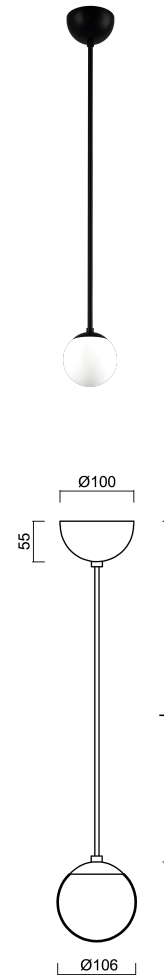

ADRIA S1A

Product code: ADR50945

Type: LED-1L77E500ZS11/090/L100 C 4K#

Short description of the luminaire: Black colour | pendant LED light ON/OFF | TRIPLEX OPAL hand blown glass shade| cable pendant (with inner support wire) 100 cm |

Technical data

Types of luminaires	Classic on/off
Mounting type	Suspended - cable
Base material	steel
Shade material	three-layer glass TRIPLEX OPAL
Base color	black Ral9005
Shade color	white
Holding the shade	steel holder
Mounting location	ceiling
Width	106 mm
Height	106 mm
Diameter	ø 106 mm
Suspension length	1000 mm
mounting holes (diameter)	none
Energy Class	D
Impact strength	IK01
Operating temperature	from -20°C to +30°C

Electrical data

Power consumption	3 W
Ingress Protection	IP40
Socket	LED modul
terminal block	none
Automatic circuit breaker type B10A	45 pcs
Automatic circuit breaker type B16A	72 pcs
Automatic circuit breaker type C10A	72 pcs
Automatic circuit breaker type C16A	115 pcs
Number of LED drivers	1

Luminous data

Lum. flux of luminaire	460 lm
Lum. flux of light source	520 lm
Luminaire efficacy	153 lm/W
Chromaticity temperature	4000 K
Rated life time LED L80/B10	100000 hours
CRI	Ra80
MacAdam	3
Blue light hazard	Risk group 0

Eulum data for calculation programs are available at www.osmont.cz.