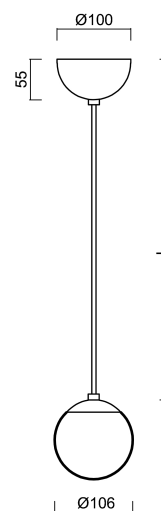

ADRIA S1A

Product code: ADR50447

Type: LED-1L77E500ZS11/090/L100 NL 3K#

Short description of the luminaire: Stainless steel polished | pendant LED light ON/OFF | TRIPLEX OPAL hand blown glass shade | cable pendant (with inner support wire) 100 cm |

Technical data

Types of luminaires	Classic on/off
Mounting type	Suspended - cable
Base material	stainless steel steel
Shade material	three-layer glass TRIPLEX OPAL
Base color	polished stainless steel
Shade color	white
Holding the shade	steel holder
Mounting location	ceiling
Width	106 mm
Height	106 mm
Diameter	ø 106 mm
Suspension length	1000 mm
mounting holes (diameter)	none
Energy Class	D
Impact strength	IK01
Operating temperature	from -20°C to +30°C

Electrical data

Power consumption	3 W
Ingress Protection	IP40
Socket	LED modul
terminal block	none
Automatic circuit breaker type B10A	45 pcs
Automatic circuit breaker type B16A	72 pcs
Automatic circuit breaker type C10A	72 pcs
Automatic circuit breaker type C16A	115 pcs
Number of LED drivers	1

Luminous data

Lum. flux of luminaire	440 lm
Lum. flux of light source	500 lm
Luminaire efficacy	146 lm/W
Chromaticity temperature	3000 K
Rated life time LED L80/B10	100000 hours
CRI	Ra80
MacAdam	3
Blue light hazard	Risk group 0

Eulum data for calculation programs are available at www.osmont.cz.