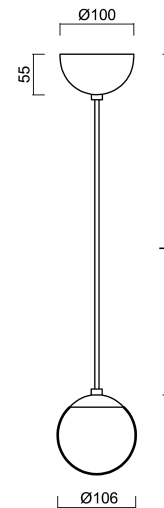

ADRIA S1A

Product code: ADR50446

Type: LED-1L77E500ZS11/090/L100 MS 3K#

Short description of the luminaire: Brass polished | pendant LED light ON/OFF | TRIPLEX OPAL hand blown glass shade| cable pendant (with inner support wire) 100 cm |

Technical data

Types of luminaires	Classic on/off
Mounting type	Suspended - cable
Base material	brass
Shade material	three-layer glass TRIPLEX OPAL
Base color	polished brass
Shade color	white
Holding the shade	steel holder
Mounting location	ceiling
Width	106 mm
Height	106 mm
Diameter	ø 106 mm
Suspension length	1000 mm
mounting holes (diameter)	none
Energy Class	D
Impact strength	IK01
Operating temperature	from -20°C to +30°C

Electrical data

Power consumption	3 W
Ingress Protection	IP40
Socket	LED modul
terminal block	none
Automatic circuit breaker type B10A	45 pcs
Automatic circuit breaker type B16A	72 pcs
Automatic circuit breaker type C10A	72 pcs
Automatic circuit breaker type C16A	115 pcs
Number of LED drivers	1

Luminous data

Lum. flux of luminaire	440 lm
Lum. flux of light source	500 lm
Luminaire efficacy	146 lm/W
Chromaticity temperature	3000 K
Rated life time LED L80/B10	100000 hours
CRI	Ra80
MacAdam	3
Blue light hazard	Risk group 0

Eulum data for calculation programs are available at www.osmont.cz.