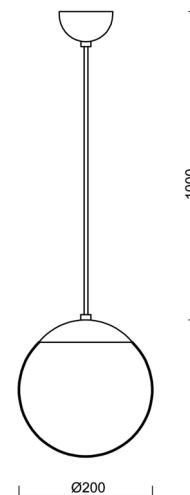

ADRIA S1

LED-5L05E500ZS11/092/L100 NB DALI 4K#

WWW.OSMONT.CZ

ADRIA S1

Product code: ADR70980

Type: LED-5L05E500ZS11/092/L100 NB DALI 4K#

Short description of the luminaire: Stainless brushed pendant LED light DALI with TRIPLEX OPAL glass shade

Technical

Types of luminaires	Dimmable
Mounting type	Suspended - cable
Base material	stainless steel steel
Shade material	three-layer glass TRIPLEX OPAL
Base color	brushed stainless steel
Shade color	white
Holding the shade	steel holder
Mounting location	ceiling
Width	200 mm
Length	200 mm
Height	200 mm
Diameter	ø 200 mm
Hinge length	1000 mm
mounting holes (diameter)	none
Installation wire (diameter)	none
Energy Class	D
Impact strength	IK01
Operating temperature	from -20°C to +30°C

Eulum data for calculation programs are available at www.osmont.cz.

Logistic

EAN	8591728061739
Weight NTTO	1.9 Kg
Weight BTTO	2.22 Kg
Number of cartons	2 pcs
Package volume	0.014 m ³
Package 1 width	0.21 m
Package 1 length	0.21 m
Package 1 height	0.205 m
Warranty*	60 months