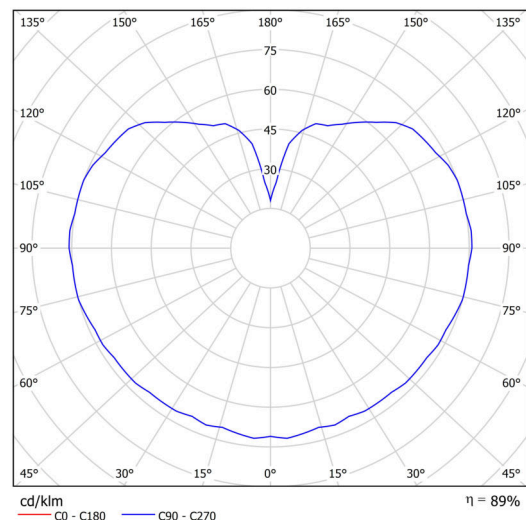

Luminous

Lum. flux of luminaire	1130 lm
Lum. flux of light source	1280 lm
Luminaire efficacy	141 lm/W
Temperature	4000 K
Rated life time LED L80/B10	100000 hours
CRI	Ra80
MacAdam	3
Blue light hazard	Risk group 0

Eulum data for calculation programs are available at www.osmont.cz.