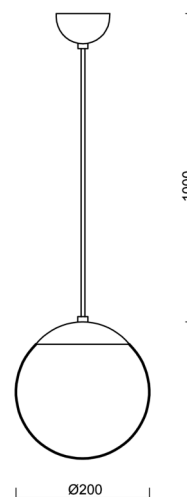

ADRIA S1

LED-5L05E500ZS11/092/L100 B DALI 4K#

WWW.OSMONT.CZ

ADRIA S1

Product code: ADR70976

Type: LED-5L05E500ZS11/092/L100 B DALI 4K#

Short description of the luminaire: White pendant LED light DALI with TRIPLEX OPAL glass shade

Technical

Types of luminaires	Dimmable
Mounting type	Suspended - cable
Base material	steel
Shade material	three-layer glass TRIPLEX OPAL
Base color	white Ral9003
Shade color	white
Holding the shade	steel holder
Mounting location	ceiling
Width	200 mm
Length	200 mm
Height	200 mm
Diameter	ø 200 mm
Hinge length	1000 mm
mounting holes (diameter)	none
Installation wire (diameter)	none
Energy Class	D
Impact strength	IK01
Operating temperature	from -20°C to +30°C

Eulum data for calculation programs are available at www.osmont.cz.

Logistic

EAN	8591728061692
Weight NTTO	1.9 Kg
Weight BTTO	2.22 Kg
Number of cartons	2 pcs
Package volume	0.014 m ³
Package 1 width	0.21 m
Package 1 length	0.21 m
Package 1 height	0.205 m
Warranty*	60 months