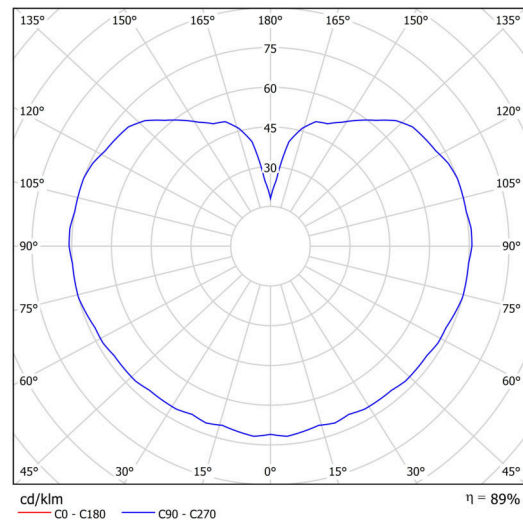

Luminous

Lum. flux of luminaire	1080 lm
Lum. flux of light source	1230 lm
Luminaire efficacy	135 lm/W
Temperature	3000 K
Rated life time LED L80/B10	100000 hours
CRI	Ra80
MacAdam	3
Blue light hazard	Risk group 0

Eulum data for calculation programs are available at www.osmont.cz.