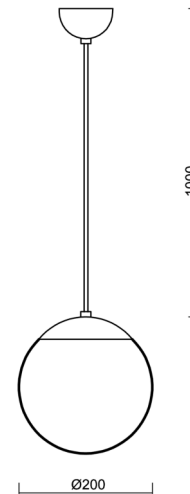

ADRIA S1

LED-5L05E500ZS11/092/L100 NB DALI 3K#

WWW.OSMONT.CZ

ADRIA S1

Product code: ADR70480

Type: LED-5L05E500ZS11/092/L100 NB DALI 3K#

Short description of the luminaire: Stainless brushed pendant LED light DALI with TRIPLEX OPAL glass shade

Technical

Types of luminaires	Dimmable
Mounting type	Suspended - cable
Base material	stainless steel steel
Shade material	three-layer glass TRIPLEX OPAL
Base color	brushed stainless steel
Shade color	white
Holding the shade	steel holder
Mounting location	ceiling
Width	200 mm
Length	200 mm
Height	200 mm
Diameter	ø 200 mm
Hinge length	1000 mm
mounting holes (diameter)	none
Installation wire (diameter)	none
Energy Class	D
Impact strength	IK01
Operating temperature	from -20°C to +30°C

Eulum data for calculation programs are available at www.osmont.cz.

Logistic

EAN	8591728061388
Weight NTTO	1.9 Kg
Weight BTTO	2.22 Kg
Number of cartons	2 pcs
Package volume	0.014 m ³
Package 1 width	0.21 m
Package 1 length	0.21 m
Package 1 height	0.205 m
Warranty*	60 months