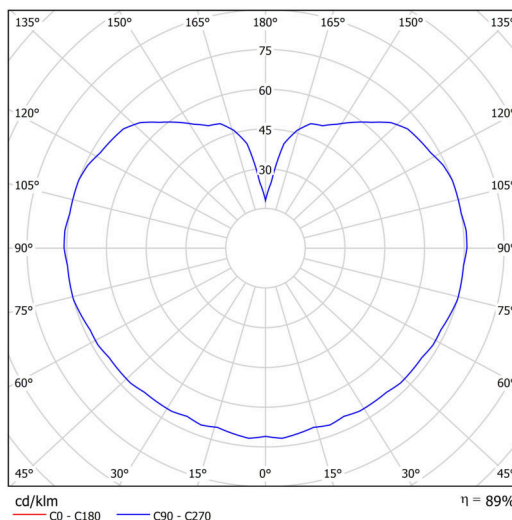

ADRIA S1

Product code: ADR70476

Type: LED-5L05E500ZS11/092/L100 B DALI 3K#

Short description of the luminaire: White pendant LED light DALI with TRIPLEX OPAL glass shade

Technical

Types of luminaires	Dimmable
Mounting type	Suspended - cable
Base material	steel
Shade material	three-layer glass TRIPLEX OPAL
Base color	white Ral9003
Shade color	white
Holding the shade	steel holder
Mounting location	ceiling
Width	200 mm
Length	200 mm
Height	200 mm
Diameter	ø 200 mm
Hinge length	1000 mm
mounting holes (diameter)	none
Installation wire (diameter)	none
Energy Class	D
Impact strength	IK01
Operating temperature	from -20°C to +30°C

Electric

Power consumption	8 W
Ingress Protection	IP40
Socket	LED modul
terminal block	none
Automatic circuit breaker type B16A	45 pcs
Automatic circuit breaker type C16A	70 pcs

Luminous

Lum. flux of luminaire	1080 lm
Lum. flux of light source	1230 lm
Luminaire efficacy	135 lm/W
Temperature	3000 K
Rated life time LED L80/B10	100000 hours
CRI	Ra80
MacAdam	3
Blue light hazard	Risk group 0

Eulum data for calculation programs are available at www.osmont.cz.