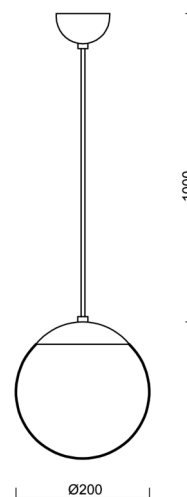

ADRIA S1

Product code: ADR70476

Type: LED-5L05E500ZS11/092/L100 B DALI 3K#

Short description of the luminaire: White pendant LED light DALI with TRIPLEX OPAL glass shade

Technical

Types of luminaires	Dimmable
Mounting type	Suspended - cable
Base material	steel
Shade material	three-layer glass TRIPLEX OPAL
Base color	white Ral9003
Shade color	white
Holding the shade	steel holder
Mounting location	ceiling
Width	200 mm
Length	200 mm
Height	200 mm
Diameter	ø 200 mm
Hinge length	1000 mm
mounting holes (diameter)	none
Installation wire (diameter)	none
Energy Class	D
Impact strength	IK01
Operating temperature	from -20°C to +30°C

Electric

Power consumption	8 W
Ingress Protection	IP40
Socket	LED modul
terminal block	none
Automatic circuit breaker type B16A	45 pcs
Automatic circuit breaker type C16A	70 pcs

Luminous

Lum. flux of luminaire	1080 lm
Lum. flux of light source	1230 lm
Luminaire efficacy	135 lm/W
Temperature	3000 K
Rated life time LED L80/B10	100000 hours
CRI	Ra80
MacAdam	3
Blue light hazard	Risk group 0

Eulum data for calculation programs are available at www.osmont.cz.