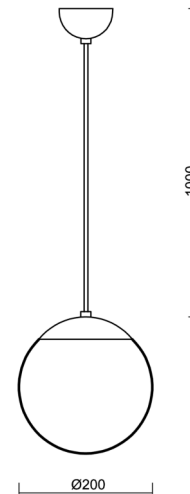

ADRIA S1

LED-5L05E500ZS11/092/L100 B 4K#

WWW.OSMONT.CZ

ADRIA S1

Product code: ADR60830

Type: LED-5L05E500ZS11/092/L100 B 4K#

Short description of the luminaire: White pendant LED light ON/OFF with TRIPLEX OPAL glass shade.

Technical

Types of luminaires	Classic on/off
Mounting type	Suspended - cable
Base material	steel
Shade material	three-layer glass TRIPLEX OPAL
Base color	white Ral9003
Shade color	white
Holding the shade	steel holder
Mounting location	ceiling
Width	200 mm
Length	200 mm
Height	200 mm
Diameter	ø 200 mm
Hinge length	1000 mm
mounting holes (diameter)	none
Installation wire (diameter)	none
Energy Class	D
Impact strength	IK01
Operating temperature	from -20°C to +30°C

Eulum data for calculation programs are available at www.osmont.cz.

TECHNICAL SHEET

Logistic

EAN	8591728054342
Weight NTTO	1.9 Kg
Weight BTTO	2.22 Kg
Number of cartons	2 pcs
Package volume	0.014 m ³
Package 1 width	0.21 m
Package 1 length	0.21 m
Package 1 height	0.205 m
Warranty*	60 months