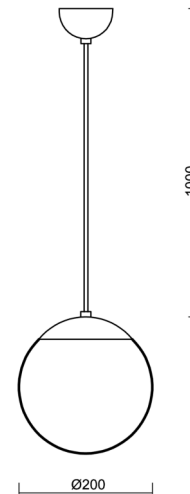

ADRIA S1

ZS11/092/L100 B*

WWW.OSMONT.CZ

ADRIA S1

Product code: ADR53000

Type: ZS11/092/L100 B*

Short description of the luminaire: White pendant E27 light ON/OFF with TRIPLEX OPAL glass shade.

Technical

Types of luminaires	Classic on/off
Mounting type	Suspended - cable
Base material	steel
Shade material	three-layer glass TRIPLEX OPAL
Base color	white Ral9003
Shade color	white
Holding the shade	steel holder
Mounting location	ceiling
Width	200 mm
Length	200 mm
Height	200 mm
Diameter	ø 200 mm
Hinge length	1000 mm
mounting holes (diameter)	none
Installation wire (diameter)	none
Impact strength	IK01
Operating temperature	from -20°C to +30°C

*The warranty for the batteries is valid for 12 months from the date of purchase.

Installation dimensions:

Additional assortment:

Lampshade

Product code	Name	Color	Description	Picture	Drawing
20038	092	white		