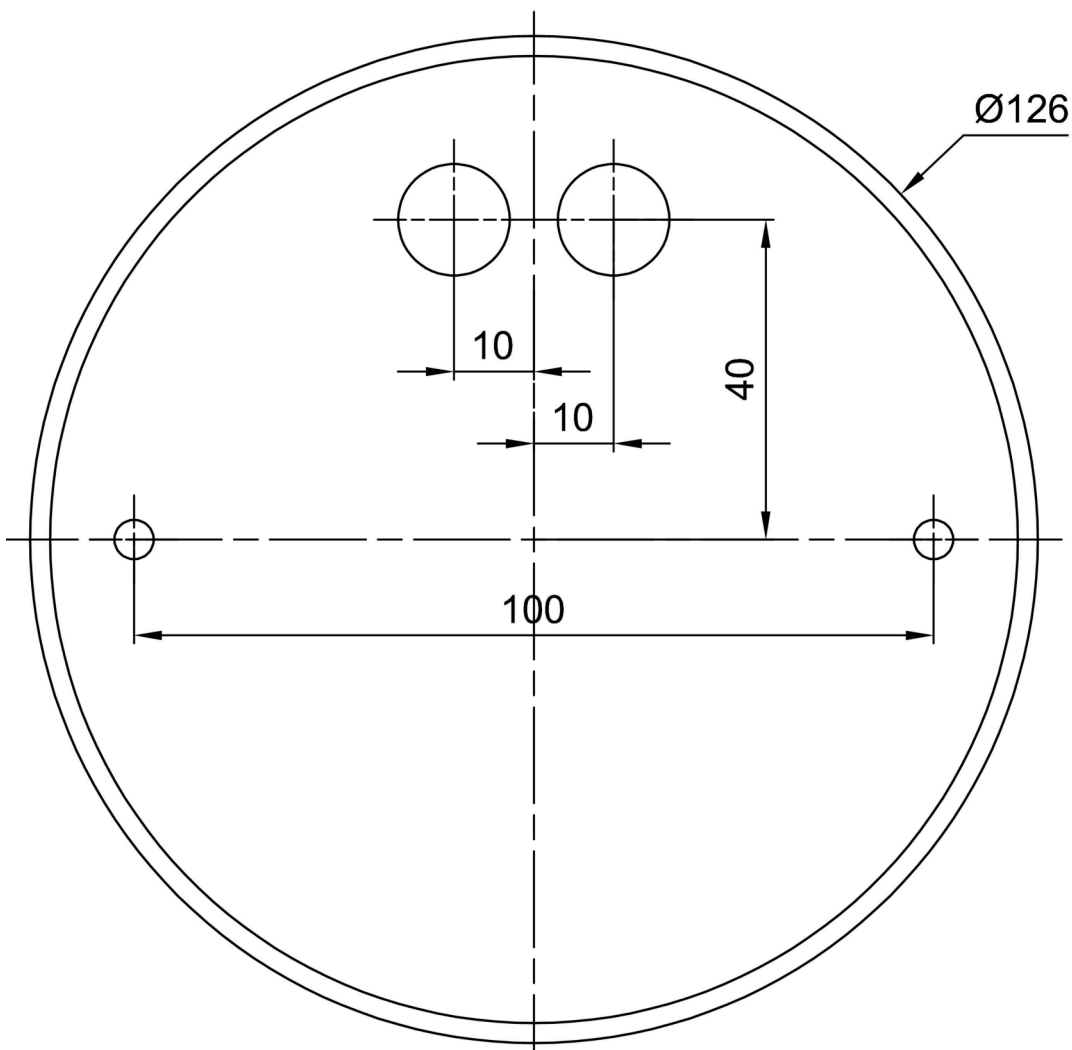

Logistic

EAN	8591728530006
Weight NTTO	1.4 Kg
Weight BTTO	1.7 Kg
Number of cartons	2 pcs
Package volume	0.014 m³
Package 1 width	0.21 m
Package 1 length	0.21 m
Package 1 height	0.205 m
Warranty*	60 months

*The warranty for the batteries is valid for 12 months from the date of purchase.

Installation dimensions: