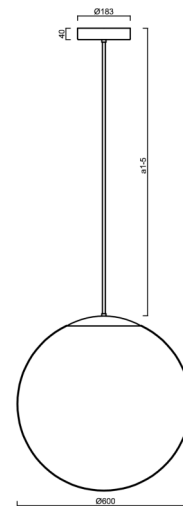

ADRIA P5 HP

LED-5L08E1050Z11/099/a2 NB DALI 4K##

WWW.OSMONT.CZ

ADRIA P5 HP

Product code: ADR62646

Type: LED-5L08E1050Z11/099/a2 NB DALI 4K##

Short description of the luminaire: Stainless steel brushed | pendant high-power LED light DALI | TRIPLEX OPAL hand blown glass shade | rod pendant 40 cm |

Technical

Types of luminaires	Dimmable
Mounting type	Suspended - rod
Base material	stainless steel steel
Shade material	three-layer glass TRIPLEX OPAL
Base color	brushed stainless steel
Shade color	white
Holding the shade	steel holder
Mounting location	ceiling
Width	600 mm
Length	600 mm
Height	600 mm
Diameter	ø 600 mm
Hinge length	400 mm
mounting holes (diameter)	3xø5mm
Cable entrance	2xø16mm
Energy Class	D
Impact strength	IK01
Operating temperature	from -20°C to +30°C

Eulum data for calculation programs are available at

Logistic

EAN	8591728059705
Weight NTTO	8.3 Kg
Weight BTTO	10.7 Kg
Number of cartons	2 pcs
Package volume	0.278 m ³
Package 1 width	0.62 m
Package 1 length	0.62 m
Package 1 height	0.63 m
Warranty*	60 months

*The warranty for the batteries is valid for 12 months from the date of purchase.

Installation dimensions:

Additional assortment:

Lampshade

Product code	Name	Color	Description	Picture	Drawing
20076	099	white	příslušenství	