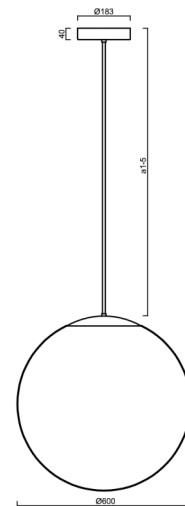

# ADRIA P5 HP

Product code: ADR62645

Type: LED-5L08E1050Z11/099/a1 NB DALI 4K##

Short description of the luminaire: Stainless steel brushed | pendant high-power LED light DALI | TRIPLEX OPAL hand blown glass shade | rod pendant 20 cm |

## Technical

Types of luminaires	Dimmable
Mounting type	Suspended - rod
Base material	stainless steel steel
Shade material	three-layer glass TRIPLEX OPAL
Base color	brushed stainless steel
Shade color	white
Holding the shade	steel holder
Mounting location	ceiling
Width	600 mm
Length	600 mm
Height	600 mm
Diameter	ø 600 mm
Hinge length	200 mm
mounting holes (diameter)	3xø5mm
Cable entrance	2xø16mm
Energy Class	D
Impact strength	IK01
Operating temperature	from -20°C to +30°C