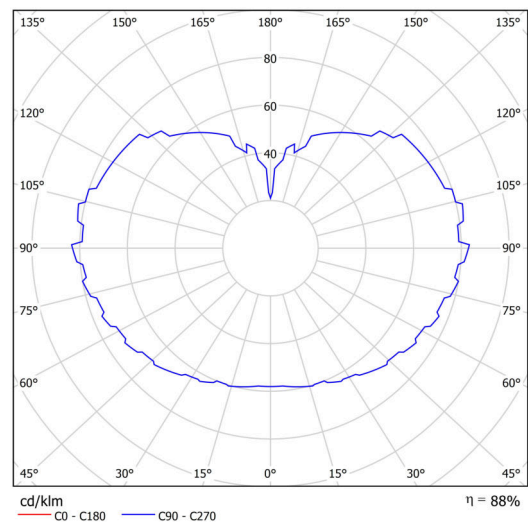

Luminous

Lum. flux of luminaire	9280 lm
Lum. flux of light source	10540 lm
Luminaire efficacy	142 lm/W
Temperature	4000 K
Rated life time LED L80/B10	100000 hours
CRI	Ra80
MacAdam	3
Blue light hazard	Risk group 0