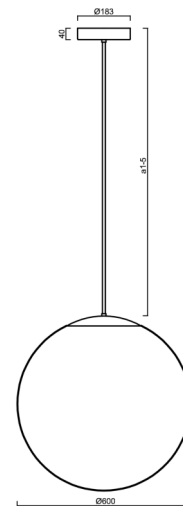

# ADRIA P5 HP

Product code: ADR62641

Type: LED-5L08E1050Z11/099/a2 NB 4K##

Short description of the luminaire: Stainless steel brushed | pendant high-power LED light ON/OFF | TRIPLEX OPAL hand blown glass shade| rod pendant 40 cm |

## Technical

Types of luminaires	Classic on/off
Mounting type	Suspended - rod
Base material	stainless steel steel
Shade material	three-layer glass TRIPLEX OPAL
Base color	brushed stainless steel
Shade color	white
Holding the shade	steel holder
Mounting location	ceiling
Width	600 mm
Length	600 mm
Height	600 mm
Diameter	ø 600 mm
Hinge length	400 mm
mounting holes (diameter)	3xø5mm
Cable entrance	2xø16mm
Energy Class	D
Impact strength	IK01
Operating temperature	from -20°C to +30°C