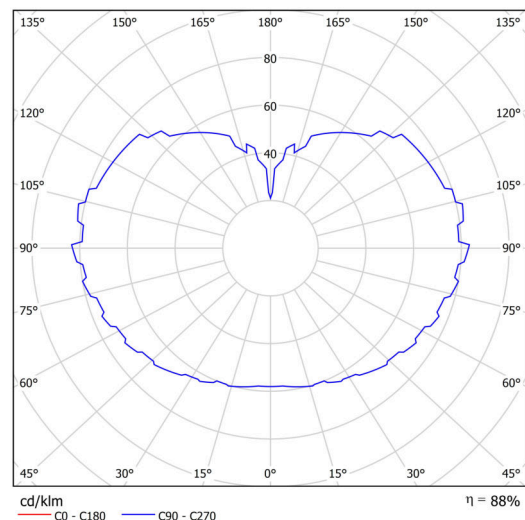

Luminous

Lum. flux of luminaire	9280 lm
Lum. flux of light source	10540 lm
Luminaire efficacy	142 lm/W
Temperature	4000 K
Rated life time LED L80/B10	100000 hours
CRI	Ra80
MacAdam	3
Blue light hazard	Risk group 0