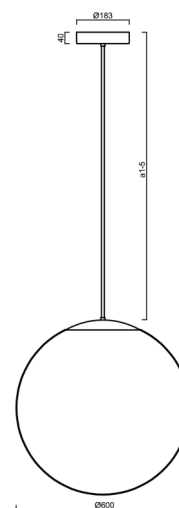

# ADRIA P5 HP

Product code: ADR62640

Type: LED-5L08E1050Z11/099/a1 NB 4K##

Short description of the luminaire: Stainless steel brushed | pendant high-power LED light ON/OFF | TRIPLEX OPAL hand blown glass shade| rod pendant 20 cm |

## Technical

Types of luminaires	Classic on/off
Mounting type	Suspended - rod
Base material	stainless steel steel
Shade material	three-layer glass TRIPLEX OPAL
Base color	brushed stainless steel
Shade color	white
Holding the shade	steel holder
Mounting location	ceiling
Width	600 mm
Length	600 mm
Height	600 mm
Diameter	ø 600 mm
Hinge length	200 mm
mounting holes (diameter)	3xø5mm
Cable entrance	2xø16mm
Energy Class	D
Impact strength	IK01
Operating temperature	from -20°C to +30°C