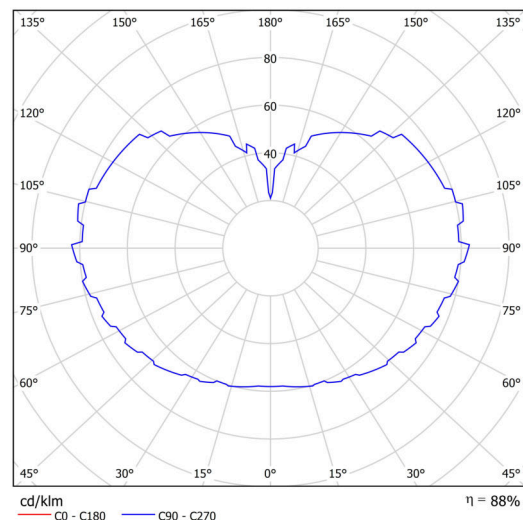

## Technical

Types of luminaires	Dimmable
Mounting type	Suspended - rod
Base material	stainless steel steel
Shade material	three-layer glass TRIPLEX OPAL
Base color	polished stainless steel
Shade color	white
Holding the shade	steel holder
Mounting location	ceiling
Width	600 mm
Length	600 mm
Height	600 mm
Diameter	ø 600 mm
Hinge length	800 mm
mounting holes (diameter)	3x5mm
Cable entrance	2xØ16mm
Energy Class	D
Impact strength	IK01
Operating temperature	from -20°C to +30°C

## Luminous

Lum. flux of luminaire	9280 lm
Lum. flux of light source	10540 lm
Luminaire efficacy	142 lm/W
Temperature	4000 K
Rated life time LED L80/B10	100000 hours
CRI	Ra80
MacAdam	3
Blue light hazard	Risk group 0