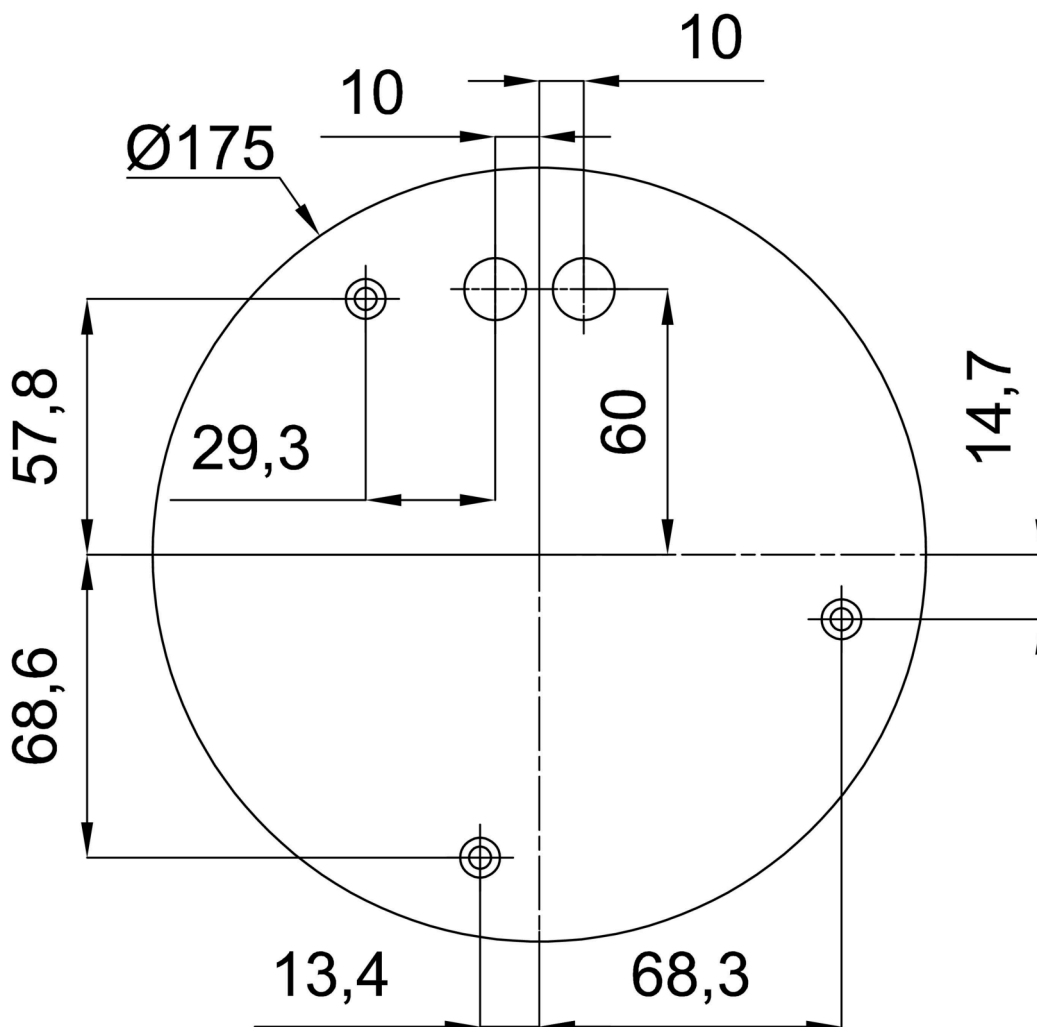

Logistic

EAN	8591728059620
Weight NTTO	8.4 Kg
Weight BTTO	10.8 Kg
Number of cartons	2 pcs
Package volume	0.278 m³
Package 1 width	0.62 m
Package 1 length	0.62 m
Package 1 height	0.63 m
Warranty*	60 months

*The warranty for the batteries is valid for 12 months from the date of purchase.

Installation dimensions: