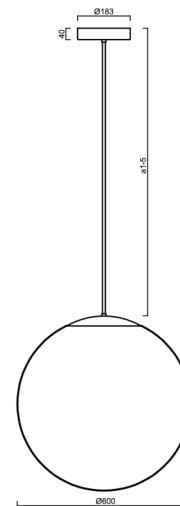

# ADRIA P5 HP

Product code: ADR62638

Type: LED-5L08E1050Z11/099/a4 NL DALI 4K##

Short description of the luminaire: Stainless steel polished | pendant high-power LED light DALI | TRIPLEX OPAL hand blown glass shade | rod pendant 80 cm |

## Technical

Types of luminaires	Dimmable
Mounting type	Suspended - rod
Base material	stainless steel steel
Shade material	three-layer glass TRIPLEX OPAL
Base color	polished stainless steel
Shade color	white
Holding the shade	steel holder
Mounting location	ceiling
Width	600 mm
Length	600 mm
Height	600 mm
Diameter	ø 600 mm
Hinge length	800 mm
mounting holes (diameter)	3x5mm
Cable entrance	2xØ16mm
Energy Class	D
Impact strength	IK01
Operating temperature	from -20°C to +30°C