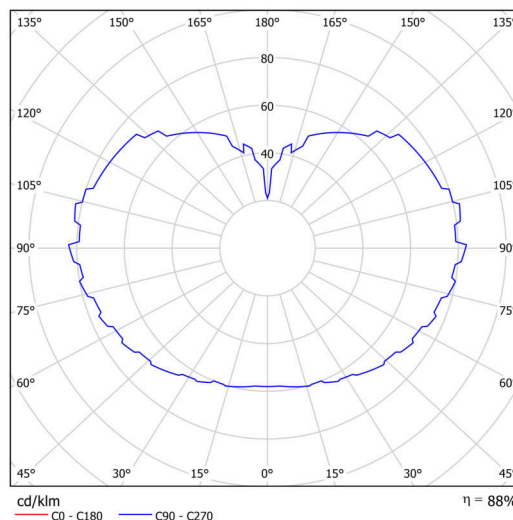

Luminous

Lum. flux of luminaire	9280 lm
Lum. flux of light source	10540 lm
Luminaire efficacy	142 lm/W
Temperature	4000 K
Rated life time LED L80/B10	100000 hours
CRI	Ra80
MacAdam	3
Blue light hazard	Risk group 0