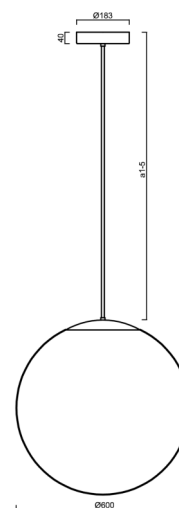

ADRIA P5 HP

LED-5L08E1050Z11/099/a2 NL DALI 4K##

WWW.OSMONT.CZ

ADRIA P5 HP

Product code: ADR62636

Type: LED-5L08E1050Z11/099/a2 NL DALI 4K##

Short description of the luminaire: Stainless steel polished | pendant high-power LED light DALI | TRIPLEX OPAL hand blown glass shade | rod pendant 40 cm |

Technical

Types of luminaires	Dimmable
Mounting type	Suspended - rod
Base material	stainless steel steel
Shade material	three-layer glass TRIPLEX OPAL
Base color	polished stainless steel
Shade color	white
Holding the shade	steel holder
Mounting location	ceiling
Width	600 mm
Length	600 mm
Height	600 mm
Diameter	Ø 600 mm
Hinge length	400 mm
mounting holes (diameter)	3xØ5mm
Cable entrance	2xØ16mm
Energy Class	D
Impact strength	IK01
Operating temperature	from -20°C to +30°C

Eulum data for calculation programs are available at

Logistic

EAN	8591728059606
Weight NTTO	8.3 Kg
Weight BTTO	10.7 Kg
Number of cartons	2 pcs
Package volume	0.278 m ³
Package 1 width	0.62 m
Package 1 length	0.62 m
Package 1 height	0.63 m
Warranty*	60 months

*The warranty for the batteries is valid for 12 months from the date of purchase.

Installation dimensions:

Additional assortment:

Lampshade

Product code	Name	Color	Description	Picture	Drawing
20076	099	white	příslušenství	