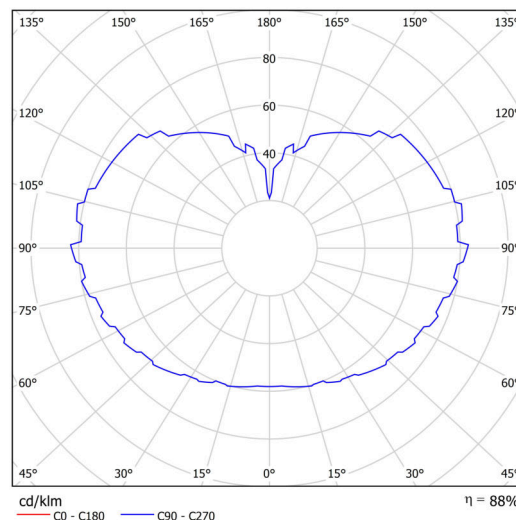

Luminous

Lum. flux of luminaire	9280 lm
Lum. flux of light source	10540 lm
Luminaire efficacy	142 lm/W
Temperature	4000 K
Rated life time LED L80/B10	100000 hours
CRI	Ra80
MacAdam	3
Blue light hazard	Risk group 0