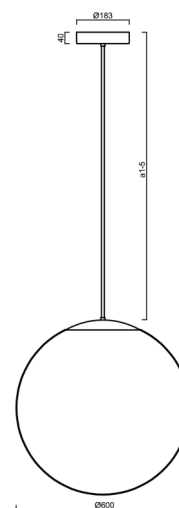

ADRIA P5 HP

LED-5L08E1050Z11/099/a1 NL DALI 4K##

WWW.OSMONT.CZ

ADRIA P5 HP

Product code: ADR62635

Type: LED-5L08E1050Z11/099/a1 NL DALI 4K##

Short description of the luminaire: Stainless steel polished | pendant high-power LED light DALI | TRIPLEX OPAL hand blown glass shade | rod pendant 20 cm |

Technical

Types of luminaires	Dimmable
Mounting type	Suspended - rod
Base material	stainless steel steel
Shade material	three-layer glass TRIPLEX OPAL
Base color	polished stainless steel
Shade color	white
Holding the shade	steel holder
Mounting location	ceiling
Width	600 mm
Length	600 mm
Height	600 mm
Diameter	Ø 600 mm
Hinge length	200 mm
mounting holes (diameter)	3xØ5mm
Cable entrance	2xØ16mm
Energy Class	D
Impact strength	IK01
Operating temperature	from -20°C to +30°C

Eulum data for calculation programs are available at

Logistic

EAN	8591728059590
Weight NTTO	7.15 Kg
Weight BTTO	9.85 Kg
Number of cartons	2 pcs
Package volume	0.278 m ³
Package 1 width	0.62 m
Package 1 length	0.62 m
Package 1 height	0.63 m
Warranty*	60 months

*The warranty for the batteries is valid for 12 months from the date of purchase.

Installation dimensions:

Additional assortment:

Lampshade

Product code	Name	Color	Description	Picture	Drawing
20076	099	white	příslušenství		