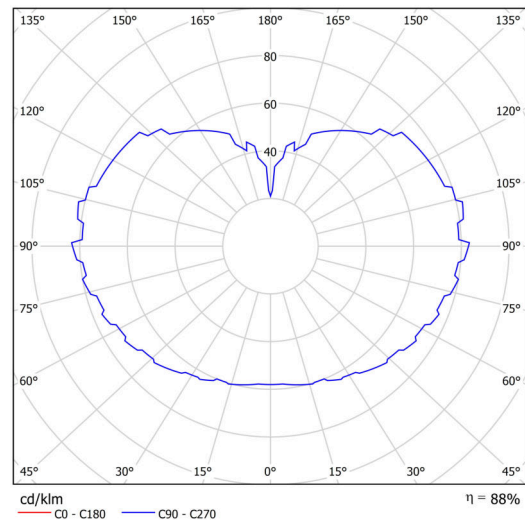

Technical

Types of luminaires	Classic on/off
Mounting type	Suspended - rod
Base material	stainless steel steel
Shade material	three-layer glass TRIPLEX OPAL
Base color	polished stainless steel
Shade color	white
Holding the shade	steel holder
Mounting location	ceiling
Width	600 mm
Length	600 mm
Height	600 mm
Diameter	ø 600 mm
Hinge length	800 mm
mounting holes (diameter)	3x5mm
Cable entrance	2xØ16mm
Energy Class	D
Impact strength	IK01
Operating temperature	from -20°C to +30°C

Luminous

Lum. flux of luminaire	9280 lm
Lum. flux of light source	10540 lm
Luminaire efficacy	142 lm/W
Temperature	4000 K
Rated life time LED L80/B10	100000 hours
CRI	Ra80
MacAdam	3
Blue light hazard	Risk group 0