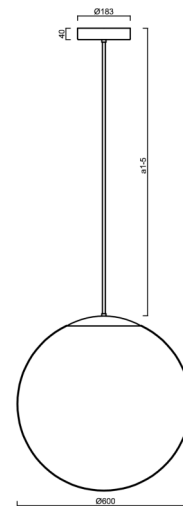

ADRIA P5 HP

LED-5L08E1050Z11/099/a4 NL 4K##

WWW.OSMONT.CZ

ADRIA P5 HP

Product code: ADR62633

Type: LED-5L08E1050Z11/099/a4 NL 4K##

Short description of the luminaire: Stainless steel polished | pendant high-power LED light ON/OFF | TRIPLEX OPAL hand blown glass shade| rod pendant 80 cm |

Technical

Types of luminaires	Classic on/off
Mounting type	Suspended - rod
Base material	stainless steel steel
Shade material	three-layer glass TRIPLEX OPAL
Base color	polished stainless steel
Shade color	white
Holding the shade	steel holder
Mounting location	ceiling
Width	600 mm
Length	600 mm
Height	600 mm
Diameter	ø 600 mm
Hinge length	800 mm
mounting holes (diameter)	3x5mm
Cable entrance	2xØ16mm
Energy Class	D
Impact strength	IK01
Operating temperature	from -20°C to +30°C

Eulum data for calculation programs are available at

Logistic

EAN	8591728059576
Weight NTTO	8.4 Kg
Weight BTTO	10.8 Kg
Number of cartons	2 pcs
Package volume	0.278 m ³
Package 1 width	0.62 m
Package 1 length	0.62 m
Package 1 height	0.63 m
Warranty*	60 months

*The warranty for the batteries is valid for 12 months from the date of purchase.

Installation dimensions:

Additional assortment:

Lampshade

Product code	Name	Color	Description	Picture	Drawing
20076	099	white	příslušenství		