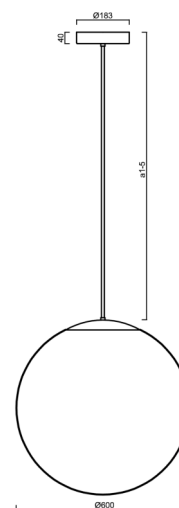

ADRIA P5 HP

LED-5L08E1050Z11/099/a3 NL 4K##

WWW.OSMONT.CZ

ADRIA P5 HP

Product code: ADR62632

Type: LED-5L08E1050Z11/099/a3 NL 4K##

Short description of the luminaire: Stainless steel polished | pendant high-power LED light ON/OFF | TRIPLEX OPAL hand blown glass shade| rod pendant 60 cm |

Technical

Types of luminaires	Classic on/off
Mounting type	Suspended - rod
Base material	stainless steel steel
Shade material	three-layer glass TRIPLEX OPAL
Base color	polished stainless steel
Shade color	white
Holding the shade	steel holder
Mounting location	ceiling
Width	600 mm
Length	600 mm
Height	600 mm
Diameter	ø 600 mm
Hinge length	600 mm
mounting holes (diameter)	3xø5mm
Cable entrance	2xø16mm
Energy Class	D
Impact strength	IK01
Operating temperature	from -20°C to +30°C

Eulum data for calculation programs are available at

Logistic

EAN	8591728059569
Weight NTTO	8.35 Kg
Weight BTTO	10.75 Kg
Number of cartons	2 pcs
Package volume	0.278 m ³
Package 1 width	0.62 m
Package 1 length	0.62 m
Package 1 height	0.63 m
Warranty*	60 months