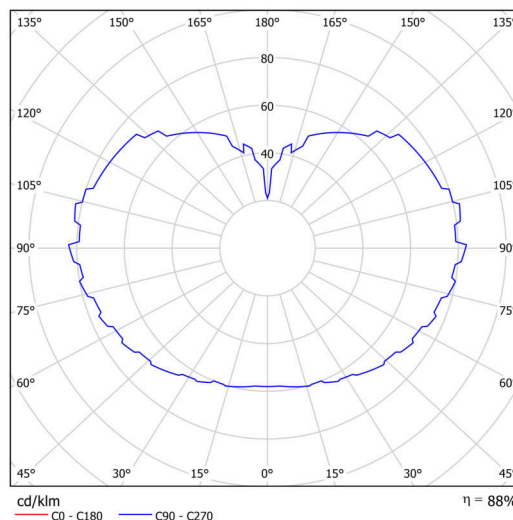

ADRIA P5 HP

Product code: ADR62632

Type: LED-5L08E1050Z11/099/a3 NL 4K##

Short description of the luminaire: Stainless steel polished | pendant high-power LED light ON/OFF | TRIPLEX OPAL hand blown glass shade| rod pendant 60 cm |

Technical

Types of luminaires	Classic on/off
Mounting type	Suspended - rod
Base material	stainless steel steel
Shade material	three-layer glass TRIPLEX OPAL
Base color	polished stainless steel
Shade color	white
Holding the shade	steel holder
Mounting location	ceiling
Width	600 mm
Length	600 mm
Height	600 mm
Diameter	ø 600 mm
Hinge length	600 mm
mounting holes (diameter)	3xø5mm
Cable entrance	2xø16mm
Energy Class	D
Impact strength	IK01
Operating temperature	from -20°C to +30°C

Electric

Power consumption	65 W
Ingress Protection	IP40
Socket	LED modul
terminal block	snap terminal block
Automatic circuit breaker type B10A	15 pcs
Automatic circuit breaker type B16A	25 pcs
Automatic circuit breaker type C10A	26 pcs
Automatic circuit breaker type C16A	42 pcs

Luminous

Lum. flux of luminaire	9280 lm
Lum. flux of light source	10540 lm
Luminaire efficacy	142 lm/W
Temperature	4000 K
Rated life time LED L80/B10	100000 hours
CRI	Ra80
MacAdam	3
Blue light hazard	Risk group 0

Eulum data for calculation programs are available at