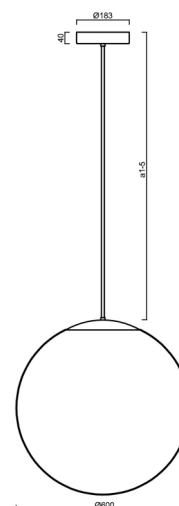

ADRIA P5 HP

LED-5L08E1050Z11/099/a4 MS DALI 4K##

WWW.OSMONT.CZ

ADRIA P5 HP

Product code: ADR62628

Type: LED-5L08E1050Z11/099/a4 MS DALI 4K##

Short description of the luminaire: Brass polished | pendant high-power LED light DALI | TRIPLEX OPAL hand blown glass shade | rod pendant 80 cm |

Technical

Types of luminaires	Dimmable
Mounting type	Suspended - rod
Base material	brass
Shade material	three-layer glass TRIPLEX OPAL
Base color	polished brass
Shade color	white
Holding the shade	steel holder
Mounting location	ceiling
Width	600 mm
Length	600 mm
Height	600 mm
Diameter	ø 600 mm
Hinge length	800 mm
mounting holes (diameter)	3x5mm
Cable entrance	2xØ16mm
Energy Class	D
Impact strength	IK01
Operating temperature	from -20°C to +30°C