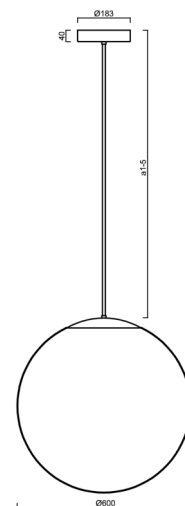

ADRIA P5 HP

LED-5L08E1050Z11/099/a1 MS DALI 4K##

WWW.OSMONT.CZ

ADRIA P5 HP

Product code: ADR62625

Type: LED-5L08E1050Z11/099/a1 MS DALI 4K##

Short description of the luminaire: Brass polished | pendant high-power LED light DALI | TRIPLEX OPAL hand blown glass shade | rod pendant 20 cm |

Technical

Types of luminaires	Dimmable
Mounting type	Suspended - rod
Base material	brass
Shade material	three-layer glass TRIPLEX OPAL
Base color	polished brass
Shade color	white
Holding the shade	steel holder
Mounting location	ceiling
Width	600 mm
Length	600 mm
Height	600 mm
Diameter	ø 600 mm
Hinge length	200 mm
mounting holes (diameter)	3xø5mm
Cable entrance	2xø16mm
Energy Class	D
Impact strength	IK01
Operating temperature	from -20°C to +30°C

Eulum data for calculation programs are available at

Logistic

EAN	8591728059491
Weight NTTO	7.15 Kg
Weight BTTO	9.85 Kg
Number of cartons	2 pcs
Package volume	0.278 m ³
Package 1 width	0.62 m
Package 1 length	0.62 m
Package 1 height	0.63 m
Warranty*	60 months

*The warranty for the batteries is valid for 12 months from the date of purchase.

Installation dimensions:

Additional assortment:

Lampshade

Product code	Name	Color	Description	Picture	Drawing
20076	099	white	příslušenství		