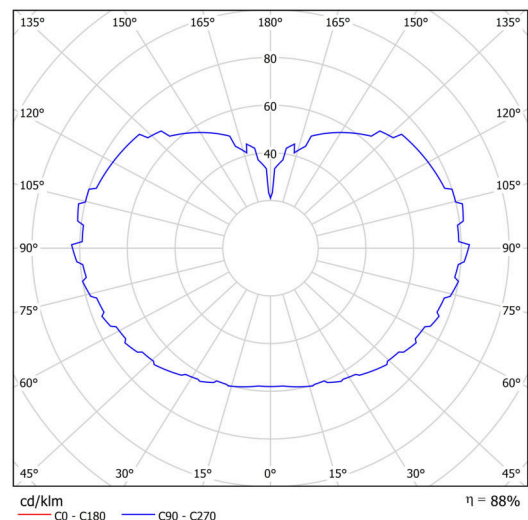

Technical

Types of luminaires	Dimmable
Mounting type	Suspended - rod
Base material	brass
Shade material	three-layer glass TRIPLEX OPAL
Base color	polished brass
Shade color	white
Holding the shade	steel holder
Mounting location	ceiling
Width	600 mm
Length	600 mm
Height	600 mm
Diameter	ø 600 mm
Hinge length	200 mm
mounting holes (diameter)	3xø5mm
Cable entrance	2xø16mm
Energy Class	D
Impact strength	IK01
Operating temperature	from -20°C to +30°C

Luminous

Lum. flux of luminaire	9280 lm
Lum. flux of light source	10540 lm
Luminaire efficacy	142 lm/W
Temperature	4000 K
Rated life time LED L80/B10	100000 hours
CRI	Ra80
MacAdam	3
Blue light hazard	Risk group 0