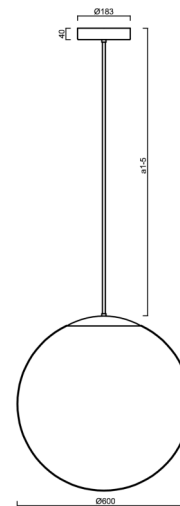

ADRIA P5 HP

LED-5L08E1050Z11/099/a3 MS 4K##

WWW.OSMONT.CZ

ADRIA P5 HP

Product code: ADR62622

Type: LED-5L08E1050Z11/099/a3 MS 4K##

Short description of the luminaire: Brass polished | pendant high-power LED light ON/OFF | TRIPLEX OPAL hand blown glass shade | rod pendant 60 cm |

Technical

Types of luminaires	Classic on/off
Mounting type	Suspended - rod
Base material	brass
Shade material	three-layer glass TRIPLEX OPAL
Base color	polished brass
Shade color	white
Holding the shade	steel holder
Mounting location	ceiling
Width	600 mm
Length	600 mm
Height	600 mm
Diameter	ø 600 mm
Hinge length	600 mm
mounting holes (diameter)	3x5mm
Cable entrance	2xØ16mm
Energy Class	D
Impact strength	IK01
Operating temperature	from -20°C to +30°C