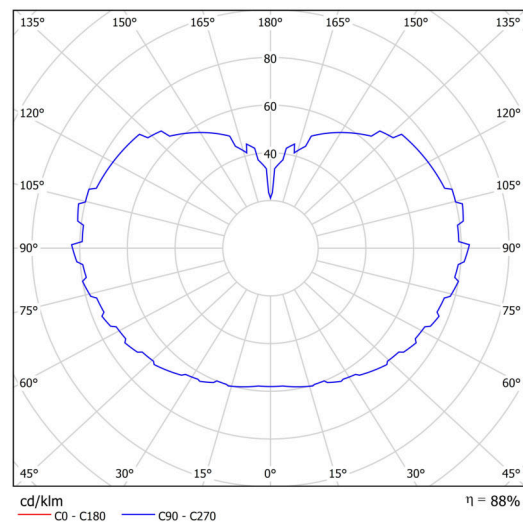

Technical

Types of luminaires	Classic on/off
Mounting type	Suspended - rod
Base material	brass
Shade material	three-layer glass TRIPLEX OPAL
Base color	polished brass
Shade color	white
Holding the shade	steel holder
Mounting location	ceiling
Width	600 mm
Length	600 mm
Height	600 mm
Diameter	ø 600 mm
Hinge length	600 mm
mounting holes (diameter)	3x5mm
Cable entrance	2xØ16mm
Energy Class	D
Impact strength	IK01
Operating temperature	from -20°C to +30°C

Luminous

Lum. flux of luminaire	9280 lm
Lum. flux of light source	10540 lm
Luminaire efficacy	142 lm/W
Temperature	4000 K
Rated life time LED L80/B10	100000 hours
CRI	Ra80
MacAdam	3
Blue light hazard	Risk group 0