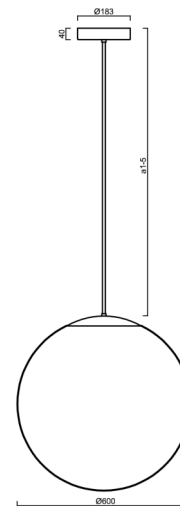

# ADRIA P5 HP

Product code: ADR62621

Type: LED-5L08E1050Z11/099/a2 MS 4K##

Short description of the luminaire: Brass polished | pendant high-power LED light ON/OFF | TRIPLEX OPAL hand blown glass shade | rod pendant 40 cm |

## Technical

Types of luminaires	Classic on/off
Mounting type	Suspended - rod
Base material	brass
Shade material	three-layer glass TRIPLEX OPAL
Base color	polished brass
Shade color	white
Holding the shade	steel holder
Mounting location	ceiling
Width	600 mm
Length	600 mm
Height	600 mm
Diameter	ø 600 mm
Hinge length	400 mm
mounting holes (diameter)	3xø5mm
Cable entrance	2xø16mm
Energy Class	D
Impact strength	IK01
Operating temperature	from -20°C to +30°C