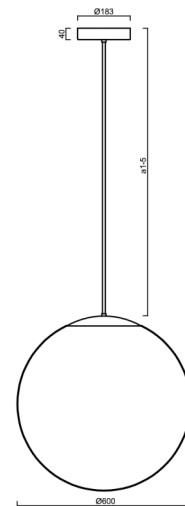

ADRIA P5 HP

LED-5L08E1050Z11/099/a5 C DALI 4K##

WWW.OSMONT.CZ

ADRIA P5 HP

Product code: ADR62619

Type: LED-5L08E1050Z11/099/a5 C DALI 4K##

Short description of the luminaire: Black colour | pendant high-power LED light DALI | TRIPLEX OPAL hand blown glass shade | rod pendant 100 cm |

Technical

Types of luminaires	Dimmable
Mounting type	Suspended - rod
Base material	steel
Shade material	three-layer glass TRIPLEX OPAL
Base color	black Ral9005
Shade color	white
Holding the shade	steel holder
Mounting location	ceiling
Width	600 mm
Length	600 mm
Height	600 mm
Diameter	ø 600 mm
Hinge length	1000 mm
mounting holes (diameter)	3x5mm
Cable entrance	2xø16mm
Energy Class	D
Impact strength	IK01
Operating temperature	from -20°C to +30°C

Eulum data for calculation programs are available at

Logistic

EAN	8591728059439
Weight NTTO	8.45 Kg
Weight BTTO	10.85 Kg
Number of cartons	2 pcs
Package volume	0.278 m ³
Package 1 width	0.62 m
Package 1 length	0.62 m
Package 1 height	0.63 m
Warranty*	60 months

*The warranty for the batteries is valid for 12 months from the date of purchase.

Installation dimensions:

Additional assortment:

Lampshade

Product code	Name	Color	Description	Picture	Drawing
20076	099	white	příslušenství		