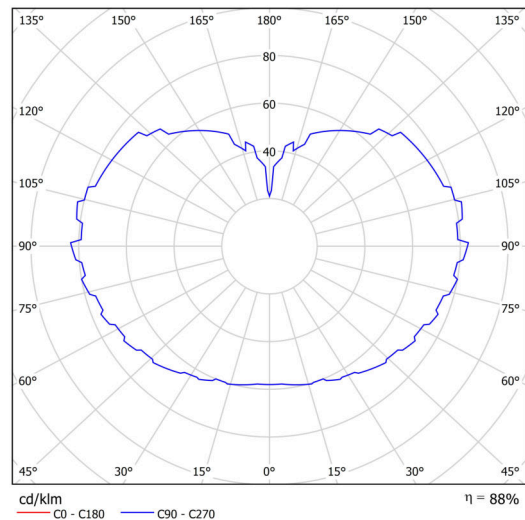

Technical

Types of luminaires	Dimmable
Mounting type	Suspended - rod
Base material	steel
Shade material	three-layer glass TRIPLEX OPAL
Base color	black Ral9005
Shade color	white
Holding the shade	steel holder
Mounting location	ceiling
Width	600 mm
Length	600 mm
Height	600 mm
Diameter	ø 600 mm
Hinge length	1000 mm
mounting holes (diameter)	3x5mm
Cable entrance	2xø16mm
Energy Class	D
Impact strength	IK01
Operating temperature	from -20°C to +30°C

Luminous

Lum. flux of luminaire	9280 lm
Lum. flux of light source	10540 lm
Luminaire efficacy	142 lm/W
Temperature	4000 K
Rated life time LED L80/B10	100000 hours
CRI	Ra80
MacAdam	3
Blue light hazard	Risk group 0