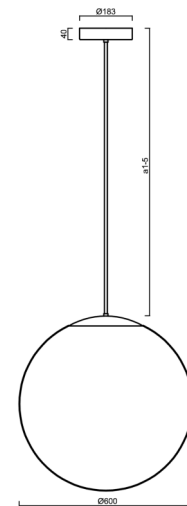

# ADRIA P5 HP

Product code: ADR62617

Type: LED-5L08E1050Z11/099/a3 C DALI 4K##

Short description of the luminaire: Black colour | pendant high-power LED light DALI | TRIPLEX OPAL hand blown glass shade | rod pendant 60 cm |

## Technical

Types of luminaires	Dimmable
Mounting type	Suspended - rod
Base material	steel
Shade material	three-layer glass TRIPLEX OPAL
Base color	black Ral9005
Shade color	white
Holding the shade	steel holder
Mounting location	ceiling
Width	600 mm
Length	600 mm
Height	600 mm
Diameter	ø 600 mm
Hinge length	600 mm
mounting holes (diameter)	3x5mm
Cable entrance	2xø16mm
Energy Class	D
Impact strength	IK01
Operating temperature	from -20°C to +30°C