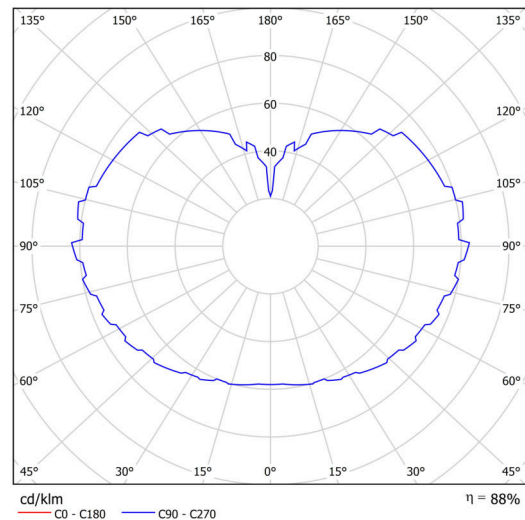

Luminous

Lum. flux of luminaire	9280 lm
Lum. flux of light source	10540 lm
Luminaire efficacy	142 lm/W
Temperature	4000 K
Rated life time LED L80/B10	100000 hours
CRI	Ra80
MacAdam	3
Blue light hazard	Risk group 0