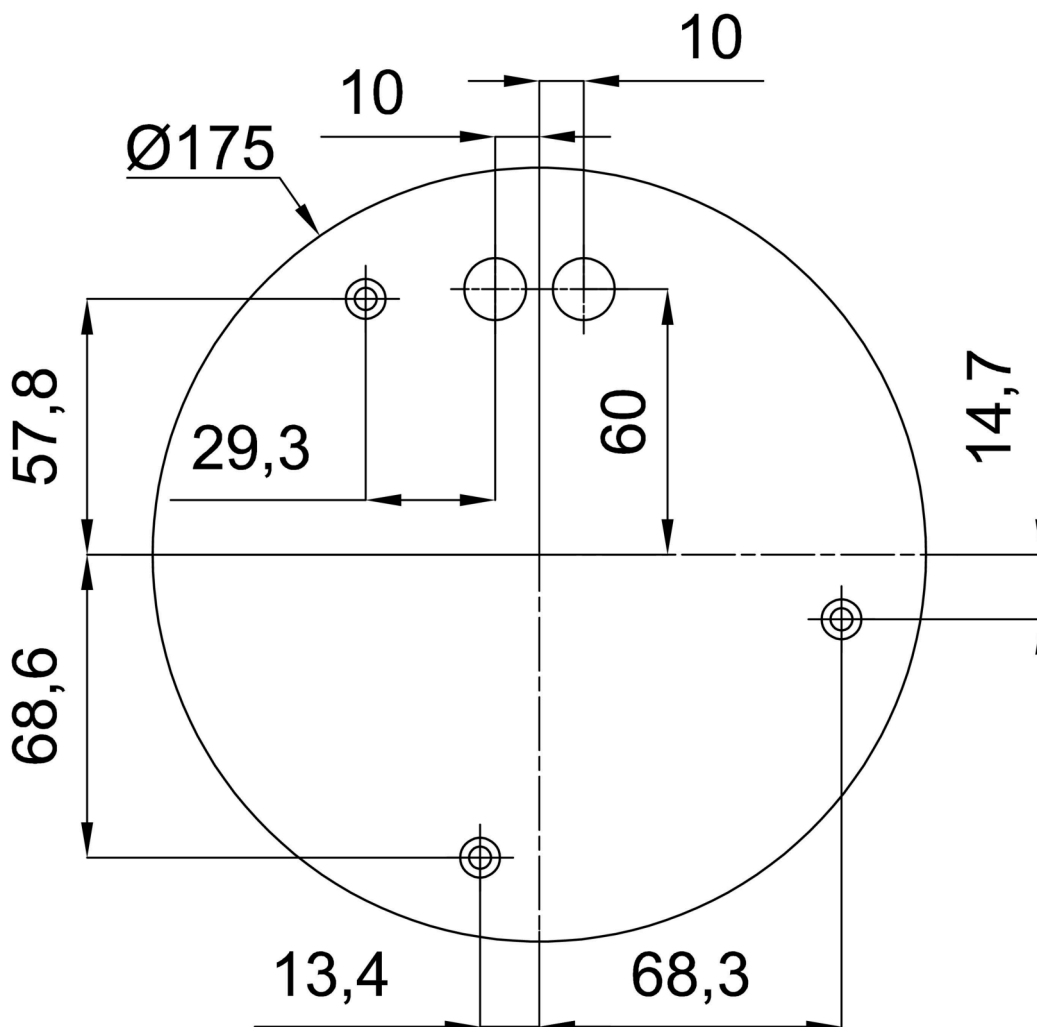

Logistic

EAN	8591728059415
Weight NTTO	8.35 Kg
Weight BTTO	10.75 Kg
Number of cartons	2 pcs
Package volume	0.278 m³
Package 1 width	0.62 m
Package 1 length	0.62 m
Package 1 height	0.63 m
Warranty*	60 months

*The warranty for the batteries is valid for 12 months from the date of purchase.

Installation dimensions: