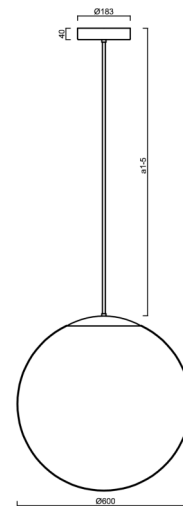

ADRIA P5 HP

LED-5L08E1050Z11/099/a2 C DALI 4K##

WWW.OSMONT.CZ

ADRIA P5 HP

Product code: ADR62616

Type: LED-5L08E1050Z11/099/a2 C DALI 4K##

Short description of the luminaire: Black colour | pendant high-power LED light DALI | TRIPLEX OPAL hand blown glass shade | rod pendant 40 cm |

Technical

Types of luminaires	Dimmable
Mounting type	Suspended - rod
Base material	steel
Shade material	three-layer glass TRIPLEX OPAL
Base color	black Ral9005
Shade color	white
Holding the shade	steel holder
Mounting location	ceiling
Width	600 mm
Length	600 mm
Height	600 mm
Diameter	ø 600 mm
Hinge length	400 mm
mounting holes (diameter)	3x5mm
Cable entrance	2xø16mm
Energy Class	D
Impact strength	IK01
Operating temperature	from -20°C to +30°C

Eulum data for calculation programs are available at

Logistic

EAN	8591728059408
Weight NTTO	8.3 Kg
Weight BTTO	10.7 Kg
Number of cartons	2 pcs
Package volume	0.278 m ³
Package 1 width	0.62 m
Package 1 length	0.62 m
Package 1 height	0.63 m
Warranty*	60 months

*The warranty for the batteries is valid for 12 months from the date of purchase.

Installation dimensions:

Additional assortment:

Lampshade

Product code	Name	Color	Description	Picture	Drawing
20076	099	white	příslušenství	