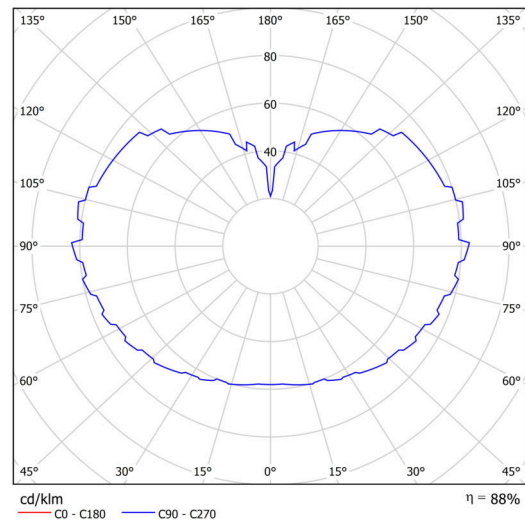

Technical

Types of luminaires	Dimmable
Mounting type	Suspended - rod
Base material	steel
Shade material	three-layer glass TRIPLEX OPAL
Base color	black Ral9005
Shade color	white
Holding the shade	steel holder
Mounting location	ceiling
Width	600 mm
Length	600 mm
Height	600 mm
Diameter	ø 600 mm
Hinge length	400 mm
mounting holes (diameter)	3x5mm
Cable entrance	2xø16mm
Energy Class	D
Impact strength	IK01
Operating temperature	from -20°C to +30°C

Luminous

Lum. flux of luminaire	9280 lm
Lum. flux of light source	10540 lm
Luminaire efficacy	142 lm/W
Temperature	4000 K
Rated life time LED L80/B10	100000 hours
CRI	Ra80
MacAdam	3
Blue light hazard	Risk group 0