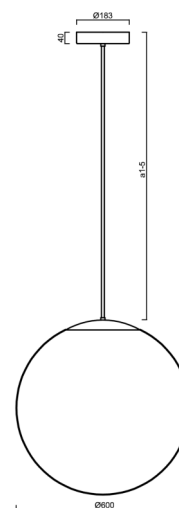

# ADRIA P5 HP

Product code: ADR62614

Type: LED-5L08E1050Z11/099/a5 C 4K##

Short description of the luminaire: Black colour | pendant high-power LED light ON/OFF | TRIPLEX OPAL hand blown glass shade | rod pendant 100 cm |

## Technical

Types of luminaires	Classic on/off
Mounting type	Suspended - rod
Base material	steel
Shade material	three-layer glass TRIPLEX OPAL
Base color	black Ral9005
Shade color	white
Holding the shade	steel holder
Mounting location	ceiling
Width	600 mm
Length	600 mm
Height	600 mm
Diameter	ø 600 mm
Hinge length	1000 mm
mounting holes (diameter)	3x5mm
Cable entrance	2xø16mm
Energy Class	D
Impact strength	IK01
Operating temperature	from -20°C to +30°C