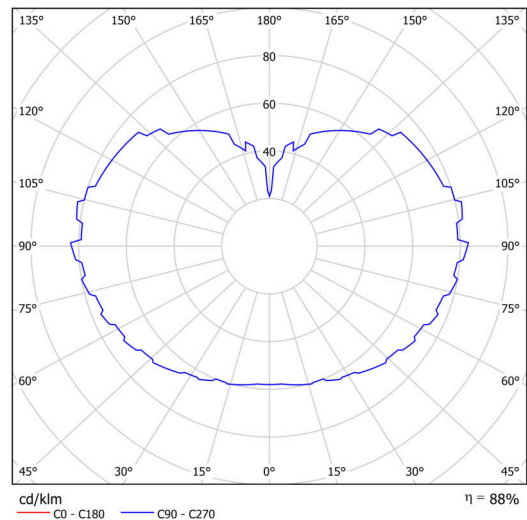

Technical

Types of luminaires	Classic on/off
Mounting type	Suspended - rod
Base material	steel
Shade material	three-layer glass TRIPLEX OPAL
Base color	black Ral9005
Shade color	white
Holding the shade	steel holder
Mounting location	ceiling
Width	600 mm
Length	600 mm
Height	600 mm
Diameter	ø 600 mm
Hinge length	600 mm
mounting holes (diameter)	3x5mm
Cable entrance	2xø16mm
Energy Class	D
Impact strength	IK01
Operating temperature	from -20°C to +30°C

Luminous

Lum. flux of luminaire	9280 lm
Lum. flux of light source	10540 lm
Luminaire efficacy	142 lm/W
Temperature	4000 K
Rated life time LED L80/B10	100000 hours
CRI	Ra80
MacAdam	3
Blue light hazard	Risk group 0