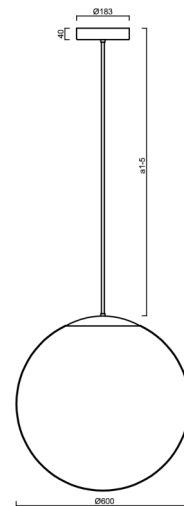

ADRIA P5 HP

LED-5L08E1050Z11/099/a3 C 4K##

WWW.OSMONT.CZ

ADRIA P5 HP

Product code: ADR62612

Type: LED-5L08E1050Z11/099/a3 C 4K##

Short description of the luminaire: Black colour | pendant high-power LED light ON/OFF | TRIPLEX OPAL hand blown glass shade | rod pendant 60 cm |

Technical

Types of luminaires	Classic on/off
Mounting type	Suspended - rod
Base material	steel
Shade material	three-layer glass TRIPLEX OPAL
Base color	black Ral9005
Shade color	white
Holding the shade	steel holder
Mounting location	ceiling
Width	600 mm
Length	600 mm
Height	600 mm
Diameter	ø 600 mm
Hinge length	600 mm
mounting holes (diameter)	3x5mm
Cable entrance	2xø16mm
Energy Class	D
Impact strength	IK01
Operating temperature	from -20°C to +30°C

Eulum data for calculation programs are available at

Logistic

EAN	8591728059361
Weight NTTO	8.35 Kg
Weight BTTO	10.75 Kg
Number of cartons	2 pcs
Package volume	0.278 m ³
Package 1 width	0.62 m
Package 1 length	0.62 m
Package 1 height	0.63 m
Warranty*	60 months

*The warranty for the batteries is valid for 12 months from the date of purchase.

Installation dimensions:

Additional assortment:

Lampshade

Product code	Name	Color	Description	Picture	Drawing
20076	099	white	příslušenství		