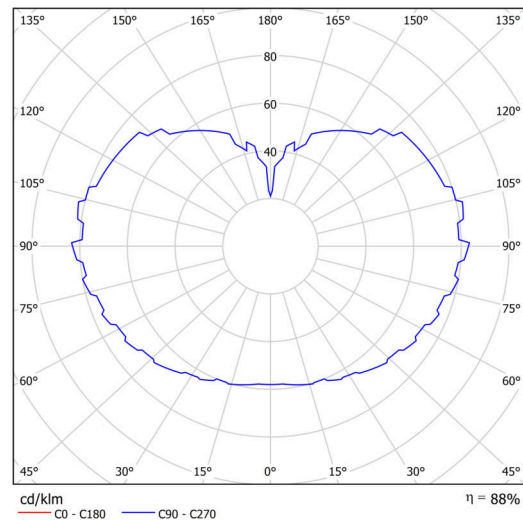

## Technical

Types of luminaires	Dimmable
Mounting type	Suspended - rod
Base material	steel
Shade material	three-layer glass TRIPLEX OPAL
Base color	white Ral9003
Shade color	white
Holding the shade	steel holder
Mounting location	ceiling
Width	600 mm
Length	600 mm
Height	600 mm
Diameter	ø 600 mm
Hinge length	800 mm
mounting holes (diameter)	3x5mm
Cable entrance	2xØ16mm
Energy Class	D
Impact strength	IK01
Operating temperature	from -20°C to +30°C

## Luminous

Lum. flux of luminaire	9280 lm
Lum. flux of light source	10540 lm
Luminaire efficacy	142 lm/W
Temperature	4000 K
Rated life time LED L80/B10	100000 hours
CRI	Ra80
MacAdam	3
Blue light hazard	Risk group 0