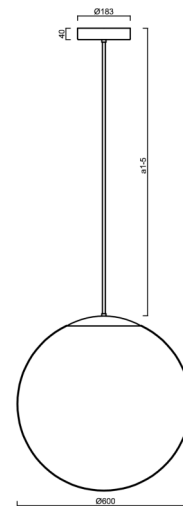

# ADRIA P5 HP

Product code: ADR62608

Type: LED-5L08E1050Z11/099/a4 B DALI 4K##

Short description of the luminaire: White colour | pendant high-power LED light DALI | TRIPLEX OPAL hand blown glass shade | rod pendant 80 cm |

## Technical

Types of luminaires	Dimmable
Mounting type	Suspended - rod
Base material	steel
Shade material	three-layer glass TRIPLEX OPAL
Base color	white Ral9003
Shade color	white
Holding the shade	steel holder
Mounting location	ceiling
Width	600 mm
Length	600 mm
Height	600 mm
Diameter	ø 600 mm
Hinge length	800 mm
mounting holes (diameter)	3x5mm
Cable entrance	2xØ16mm
Energy Class	D
Impact strength	IK01
Operating temperature	from -20°C to +30°C