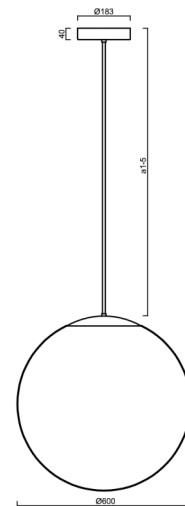

ADRIA P5 HP

LED-5L08E1050Z11/099/a2 B DALI 4K##

WWW.OSMONT.CZ

ADRIA P5 HP

Product code: ADR62606

Type: LED-5L08E1050Z11/099/a2 B DALI 4K##

Short description of the luminaire: White colour | pendant high-power LED light DALI | TRIPLEX OPAL hand blown glass shade | rod pendant 40 cm |

Technical

| | |
|---------------------------|--------------------------------|
| Types of luminaires | Dimmable |
| Mounting type | Suspended - rod |
| Base material | steel |
| Shade material | three-layer glass TRIPLEX OPAL |
| Base color | white Ral9003 |
| Shade color | white |
| Holding the shade | steel holder |
| Mounting location | ceiling |
| Width | 600 mm |
| Length | 600 mm |
| Height | 600 mm |
| Diameter | ø 600 mm |
| Hinge length | 400 mm |
| mounting holes (diameter) | 3xø5mm |
| Cable entrance | 2xø16mm |
| Energy Class | D |
| Impact strength | IK01 |
| Operating temperature | from -20°C to +30°C |

Eulum data for calculation programs are available at

Logistic

| | |
|-------------------|----------------------|
| EAN | 8591728059309 |
| Weight NTTO | 8.3 Kg |
| Weight BTTO | 10.7 Kg |
| Number of cartons | 2 pcs |
| Package volume | 0.278 m ³ |
| Package 1 width | 0.62 m |
| Package 1 length | 0.62 m |
| Package 1 height | 0.63 m |
| Warranty* | 60 months |