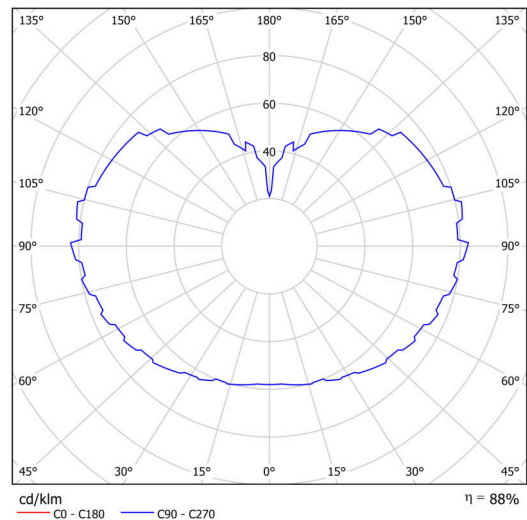

Technical

| | |
|---------------------------|--------------------------------|
| Types of luminaires | Dimmable |
| Mounting type | Suspended - rod |
| Base material | steel |
| Shade material | three-layer glass TRIPLEX OPAL |
| Base color | white Ral9003 |
| Shade color | white |
| Holding the shade | steel holder |
| Mounting location | ceiling |
| Width | 600 mm |
| Length | 600 mm |
| Height | 600 mm |
| Diameter | ø 600 mm |
| Hinge length | 400 mm |
| mounting holes (diameter) | 3xø5mm |
| Cable entrance | 2xø16mm |
| Energy Class | D |
| Impact strength | IK01 |
| Operating temperature | from -20°C to +30°C |

Luminous

| | |
|-----------------------------|--------------|
| Lum. flux of luminaire | 9280 lm |
| Lum. flux of light source | 10540 lm |
| Luminaire efficacy | 142 lm/W |
| Temperature | 4000 K |
| Rated life time LED L80/B10 | 100000 hours |
| CRI | Ra80 |
| MacAdam | 3 |
| Blue light hazard | Risk group 0 |